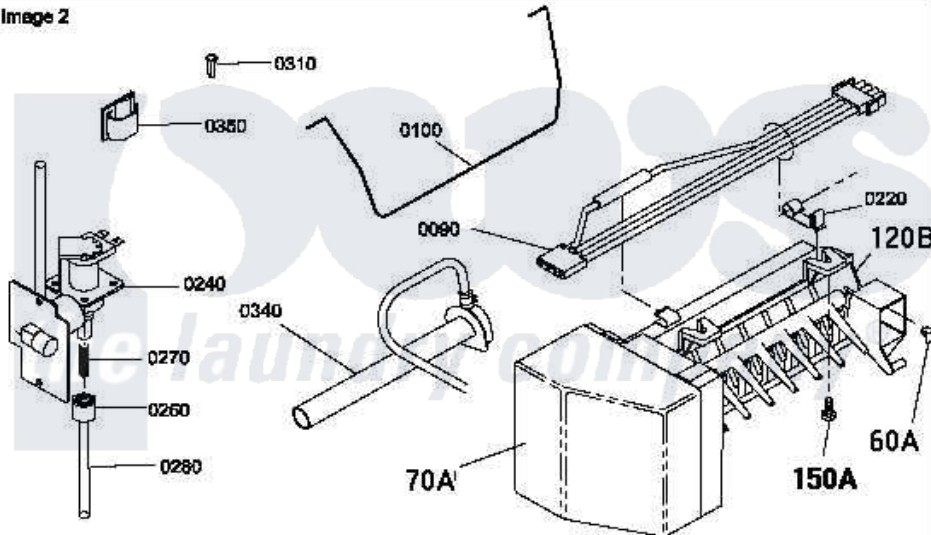

Image 1

Image 2

Amana Residential Amana LE7163WM (BOM: PLE7163WM) Dryer Parts Diagram 17 - Page 21
 Click on the part number to view part

Item	Original Part Number	Replaced By	Status	Part Description
1	500338			Housing-10 Position
2	00255		Not Available	(1/4 INCH-FOR (1) 12 GAUGE WIR
3	Y00188			Molex Terminal
4	128P4		Not Available	(FOR USE ON GAS DRYER TERMINAL
5	190P4			Terminal Extractor Tool
6	283P4			Terminal Extractor Tool