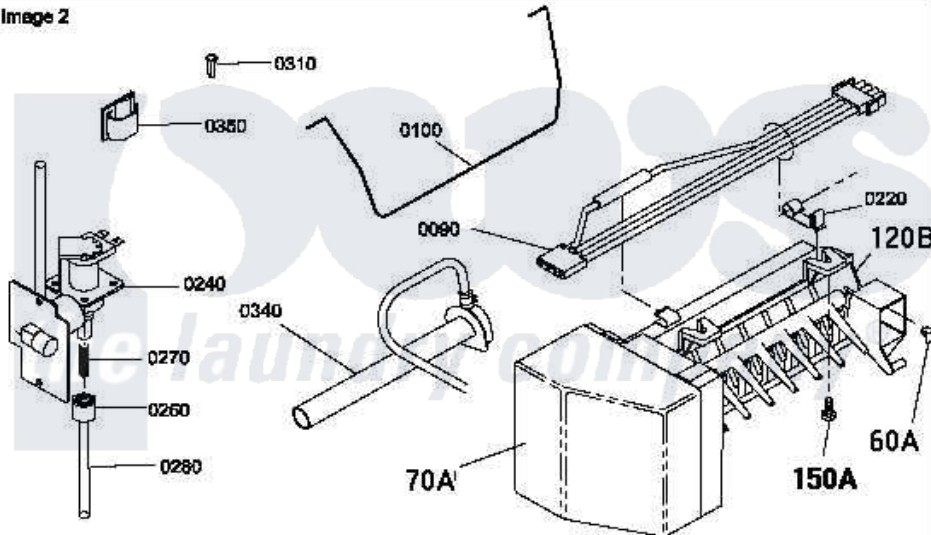

Amana LE7163WM (BOM: PLE7163WM) 18 - POWER CORDS

Image 1

Image 2

Amana Residential Amana LE7163WM (BOM: PLE7163WM) Dryer Parts Parts Diagram 18 - POWER CORDS
 Click on the part number to view part

Item	Original Part Number	Replaced By	Status	Part Description
1	502120	489069		Xxscrew, 10-12 X 1/2
"	20530			Screw, 10-24 x 3/8 Hex
2	500001P		Not Available	(ADD LETTER BEFORE "P" IN PART
3	500343		Not Available	PANEL,BACK(HOME HOOD)
4	500085P		Not Available	(ADD LETTER L-L, W-W TO PART N
5	61923P	61923		Block, Terminal
6	Y61199	3400094		Screw, 10-32 X 3/8