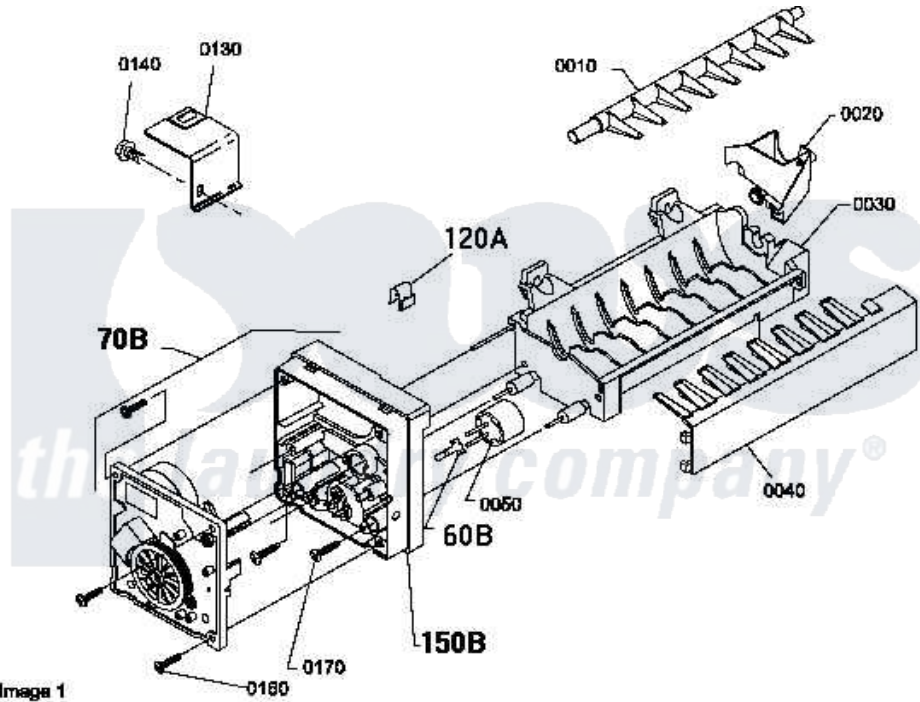

Amana LE7163WM (BOM: PLE7163WM) 18 - POWER CORDS

Image 1

Image 2

Amana Residential Amana LE7163WM (BOM: PLE7163WM) Dryer Parts Parts Diagram 18 - POWER CORDS
 Click on the part number to view part

Item	Original Part Number	Replaced By	Status	Part Description
1	502120	489069		Xxscrew, 10-12 X 1/2
"	20530			Screw, 10-24 x 3/8 Hex
2	500001P		Not Available	(ADD LETTER BEFORE "P" IN PART
3	500343		Not Available	PANEL,BACK(HOME HOOD)
4	500085P		Not Available	(ADD LETTER L-L, W-W TO PART N
5	61923P	61923		Block, Terminal
6	Y61199	3400094		Screw, 10-32 X 3/8