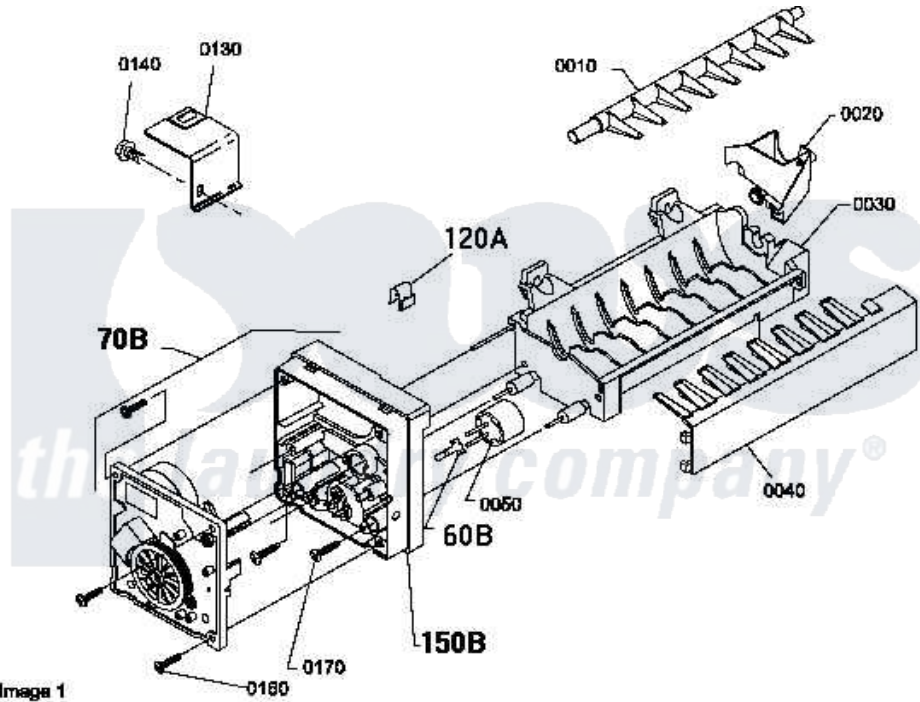

# Amana LE7163WM (BOM: PLE7163WM) 19 - POWER CORDS

Image 1

Image 2

Amana Residential Amana LE7163WM (BOM: PLE7163WM) Dryer Parts Parts Diagram 19 - POWER CORDS  
 Click on the part number to view part

Item	Original Part Number	Replaced By	Status	Part Description
1	500001P		Not Available	(ADD LETTER BEFORE "P" IN PART
2	500343		Not Available	PANEL,BACK(HOME HOOD)
3	500085P		Not Available	(ADD LETTER L-L, W-W TO PART N
6	502120	<a href="#">489069</a>		Xxscrew, 10-12 X 1/2
"	<a href="#">20530</a>			Screw, 10-24 x 3/8 Hex