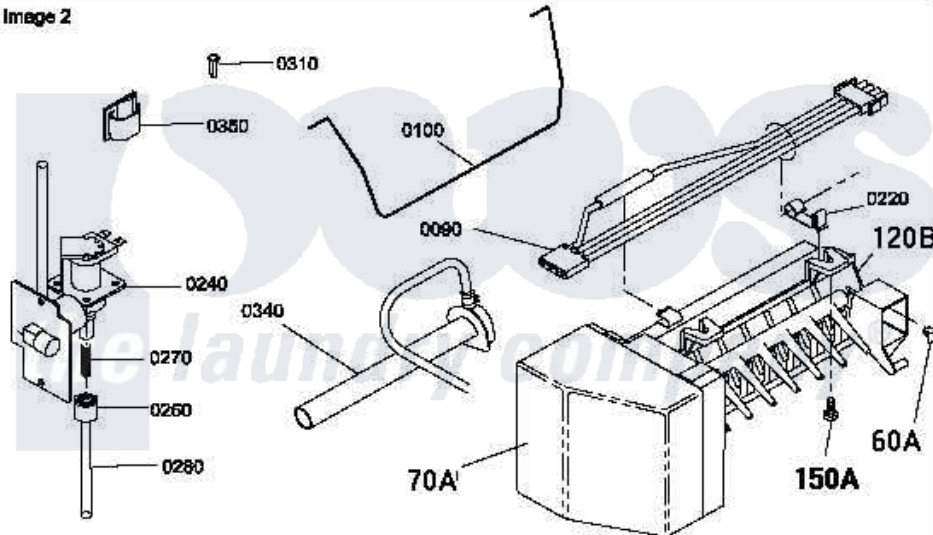

# Amana LE7163WM (BOM: PLE7163WM) 19 - POWER CORDS

Image 1

Image 2

Amana Residential Amana LE7163WM (BOM: PLE7163WM) Dryer Parts Parts Diagram 19 - POWER CORDS  
 Click on the part number to view part

Item	Original Part Number	Replaced By	Status	Part Description
1	500001P		Not Available	(ADD LETTER BEFORE "P" IN PART
2	500343		Not Available	PANEL,BACK(HOME HOOD)
3	500085P		Not Available	(ADD LETTER L-L, W-W TO PART N
6	502120	<a href="#">489069</a>		Xxscrew, 10-12 X 1/2
"	<a href="#">20530</a>			Screw, 10-24 x 3/8 Hex