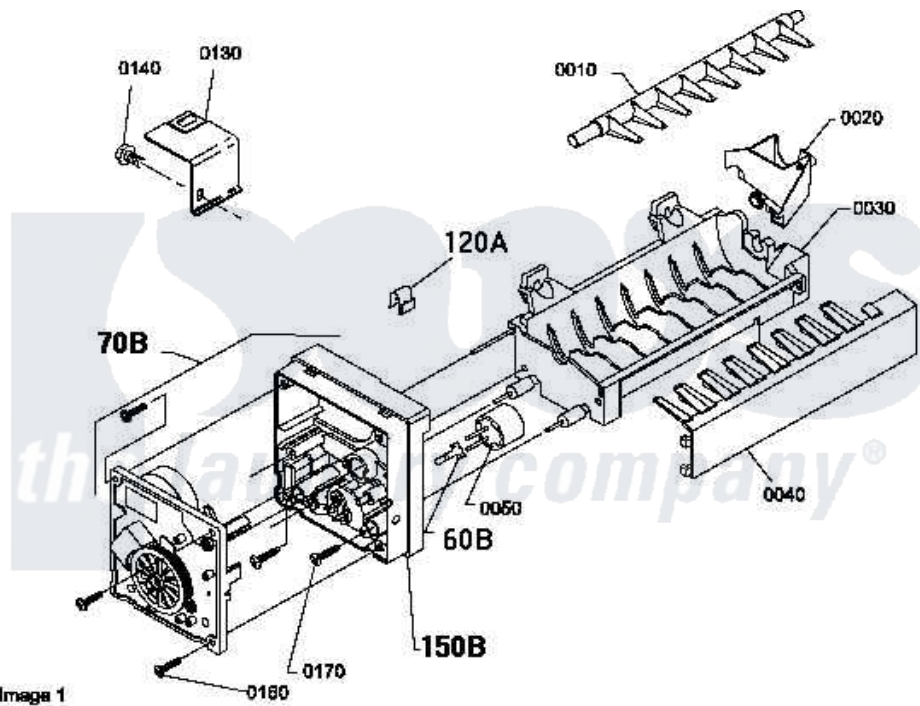

Amana LE7163WM (BOM: PLE7163WM) 21 - TERMINALS

Image 1

Image 2

Amana Residential Amana LE7163WM (BOM: PLE7163WM) Dryer Parts Parts Diagram 21 - TERMINALS

[Click on the part number to view part](#)

Item	Original Part Number	Replaced By	Status	Part Description
1	61510	504034		Clip, Wire
2	Y00237			Terminal-Female 1/4 ((1) 12 GAuge Wire Or(2) 18 GA
3	Y21365	503670		Sleeve Insulator
6	Y00117	5011-XX		093 Female Socket
7	56451			Receptacle, 2 Circuit
11	56265			Receptacle, 2 Circuit
15	00130			Terminal, Pin-1/8 Femal