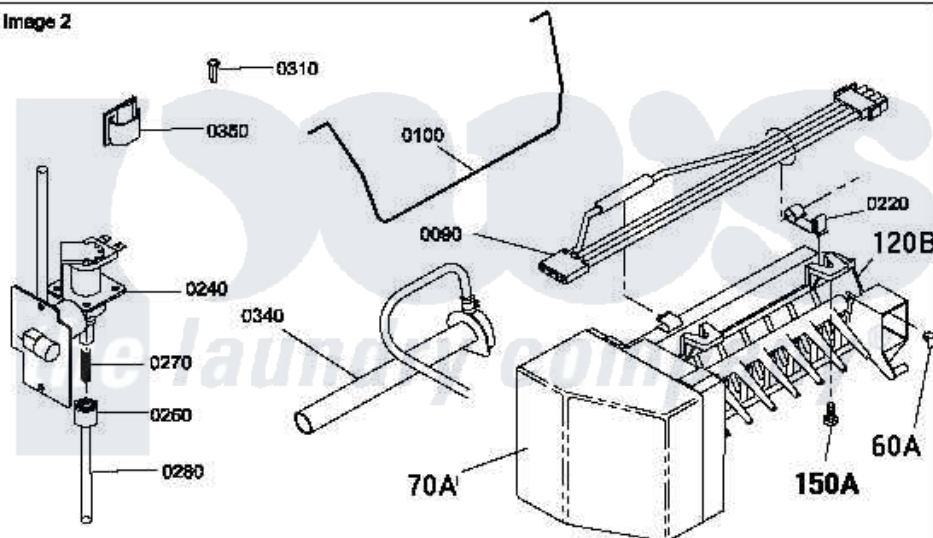

Amana LE7163WM (BOM: PLE7163WM) 21 - TERMINALS

Image 1

Image 2

Amana Residential Amana LE7163WM (BOM: PLE7163WM) Dryer Parts Parts Diagram 21 - TERMINALS

[Click on the part number to view part](#)

Item	Original Part Number	Replaced By	Status	Part Description
1	61510	504034		Clip, Wire
2	Y00237			Terminal-Female 1/4 ((1) 12 GAuge Wire Or(2) 18 GA
3	Y21365	503670		Sleeve Insulator
6	Y00117	5011-XX		093 Female Socket
7	56451			Receptacle, 2 Circuit
11	56265			Receptacle, 2 Circuit
15	00130			Terminal, Pin-1/8 Femal