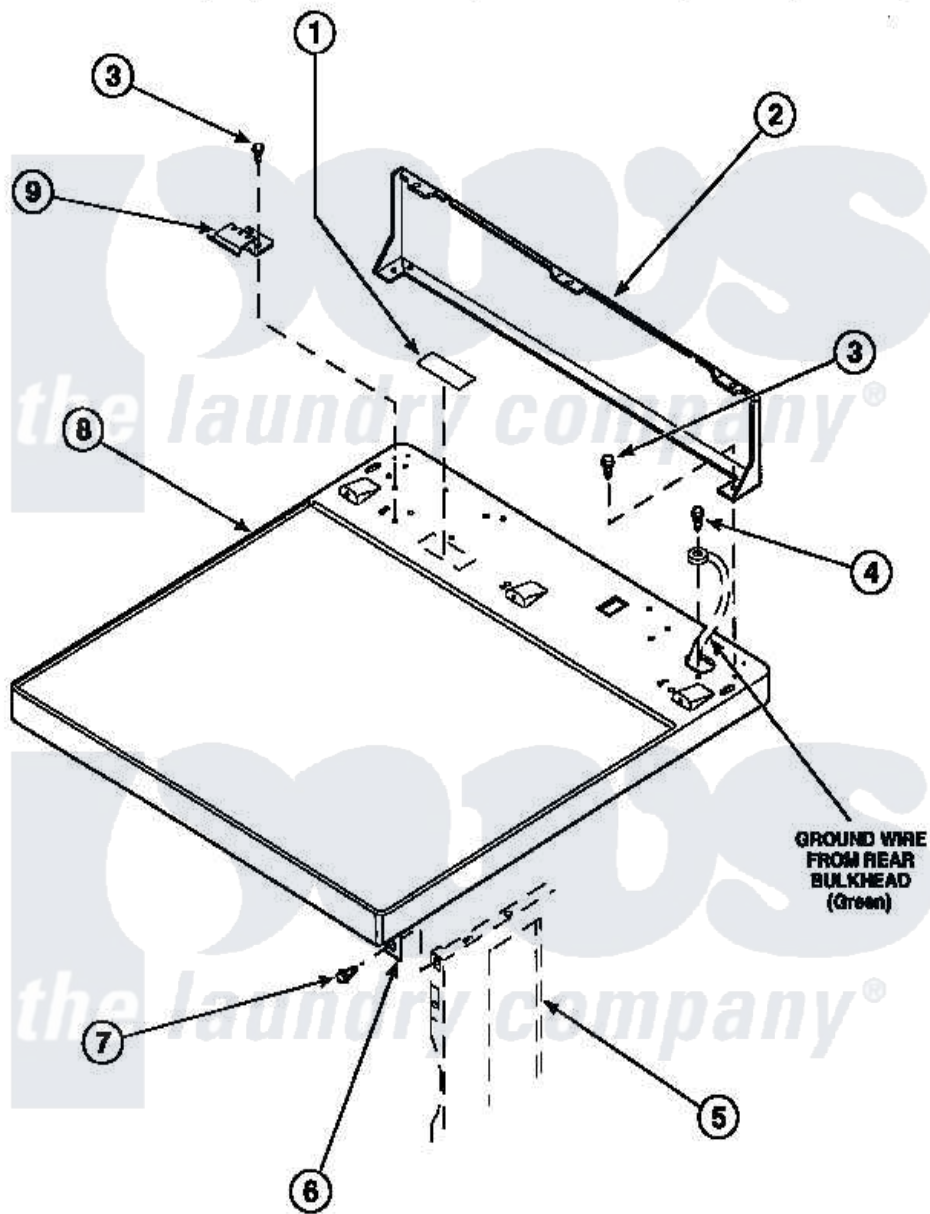

**Amana LE8107L2 (BOM: PLE8107L2) 01 - CABINET TOP AND CONTROL HOOD REAR PANEL**

Amana Residential Amana LE8107L2 (BOM: PLE8107L2) Washer Parts Diagram 01 - CABINET TOP AND CONTROL HOOD REAR PANEL  
 Click on the part number to view part

Item	Original Part Number	Replaced By	Status	Part Description
1	24903		Not Available	STICKER,DISCONNECT POW
2	500343		Not Available	PANEL,BACK(HOME HOOD)
3	501086	<a href="#">90767</a>		Screw, 8A X 3/8 HeX Washer Head Tapping
4	<a href="#">20530</a>			Screw, 10-24 x 3/8 Hex
5	500001P		Not Available	(ADD LETTER BEFORE "P" IN PART
6	500084	<a href="#">40130801</a>		Bracket, Top Mount
7	33562	<a href="#">27001200</a>		Screw
8	500085P		Not Available	(ADD LETTER L-L, W-W TO PART N
9	501241	<a href="#">Y503876</a>		Clip, Hold Down