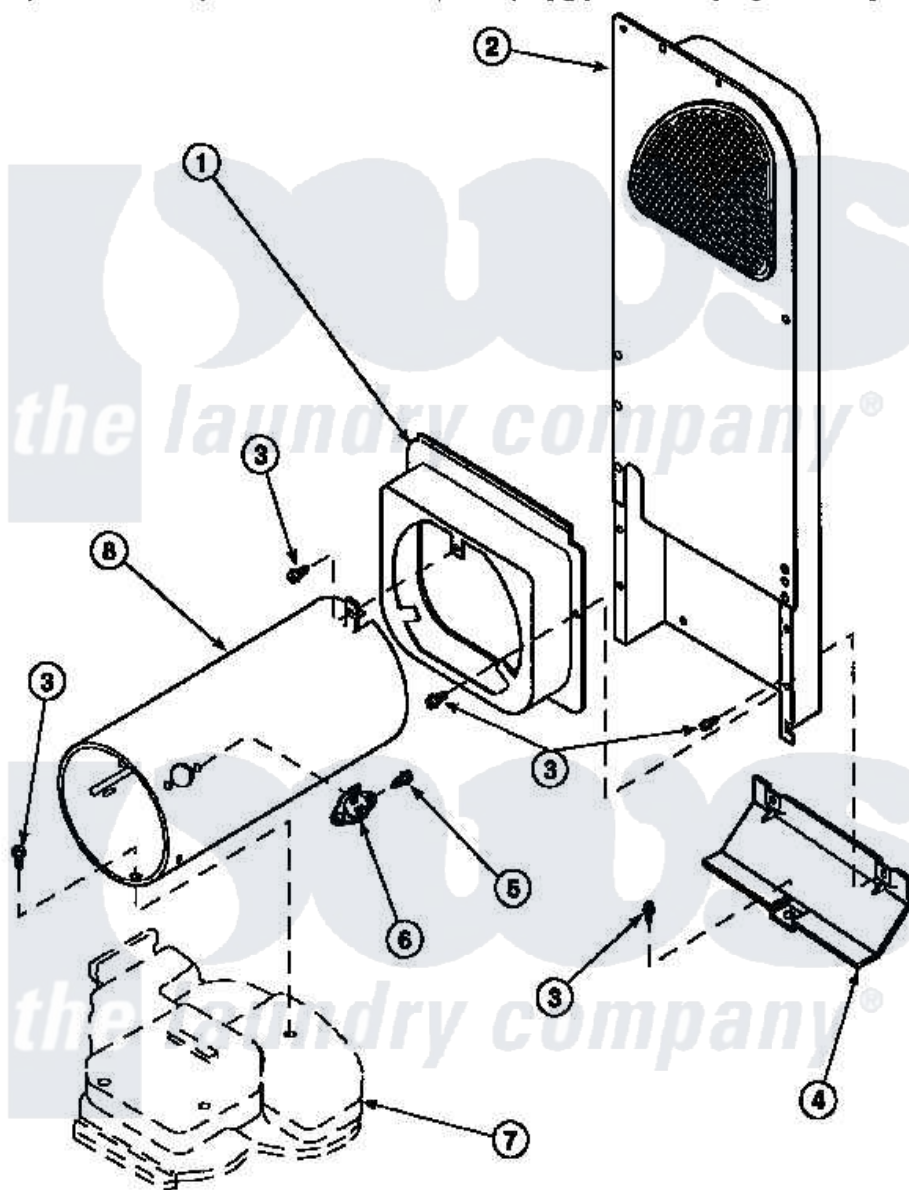

**Amana LE8107L2 (BOM: PLE8107L2) 11 - HEATER BOX ASSY  
ORIGINALLY ON GAS DRYER**

Amana [Residential Amana LE8107L2 \(BOM: PLE8107L2\) Washer Parts](#) Parts Diagram 11 - HEATER BOX ASSY ORIGINALLY ON GAS DRYER  
Click on the part number to view part

Item	Original Part Number	Replaced By	Status	Part Description
2	500179P	<a href="#">503605</a>		Assembly, Heater Duct
3	501668	<a href="#">503688</a>		Screw, 10B-16 X .34 I
4	60952		Not Available	SHIELD,HEAT DUCT
7	<a href="#">500070</a>			Base, Dryer