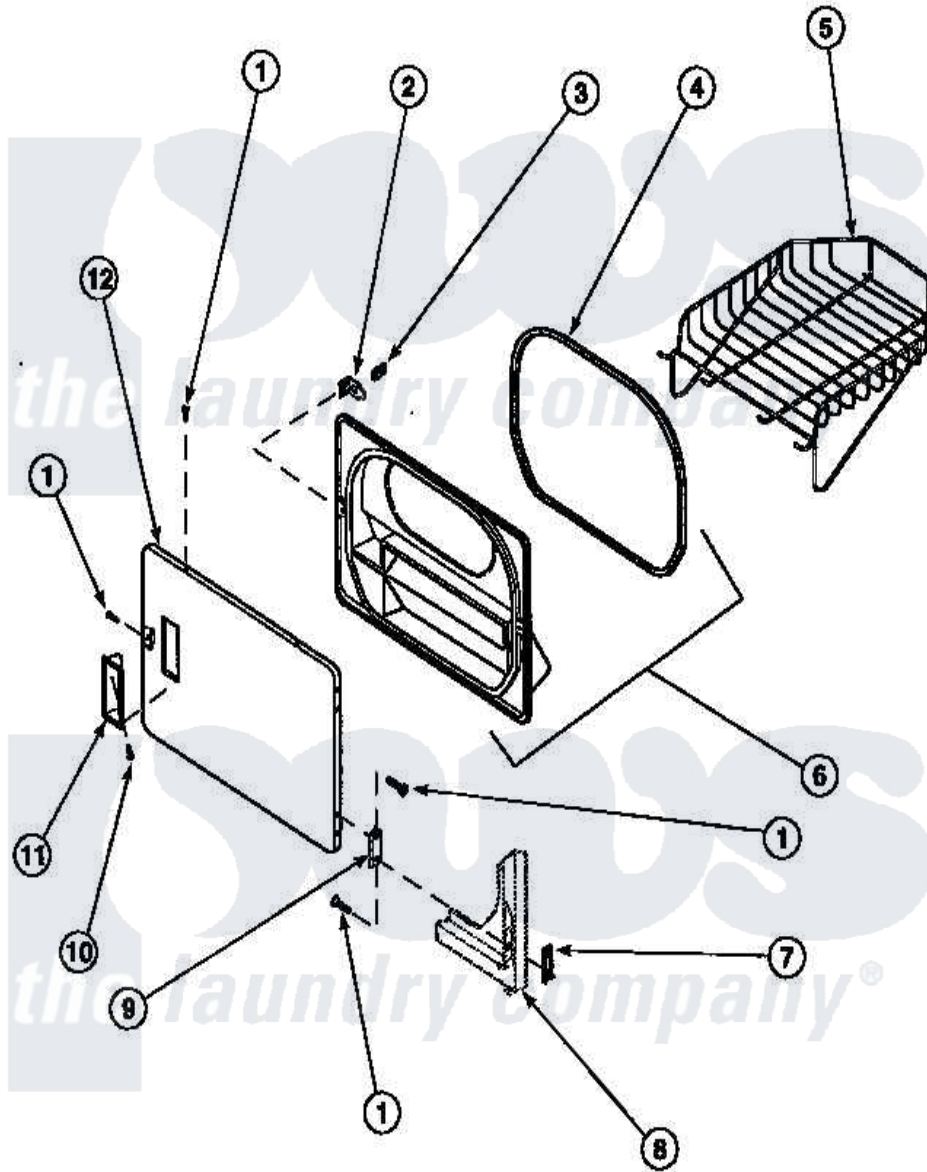

Amana LE8107L2 (BOM: PLE8107L2) 13 - LOADING DOOR WITH DRYING RACK

Amana Residential Amana LE8107L2 (BOM: PLE8107L2) Washer Parts Parts Diagram 13 - LOADING DOOR WITH DRYING RACK

Click on the part number to view part

Item	Original Part Number	Replaced By	Status	Part Description
1	500226			Screw, 8b-16 x 5/8 Tap
2	500223	40116201		Bracket, Door Strike
3	500039	510181		Strike Doormetal
4	500200		Not Available	SEAL,DOOR
5	501295P		Not Available	RACK, DRYING
6	500199		Not Available	ASSY,LINER & SEAL
7	500236			Clip, Door Hinge Mount
9	500041	Y503676		Hinge, Door And Top
10	500297	8281236		Screw
11	500042		Not Available	DOOR PULL