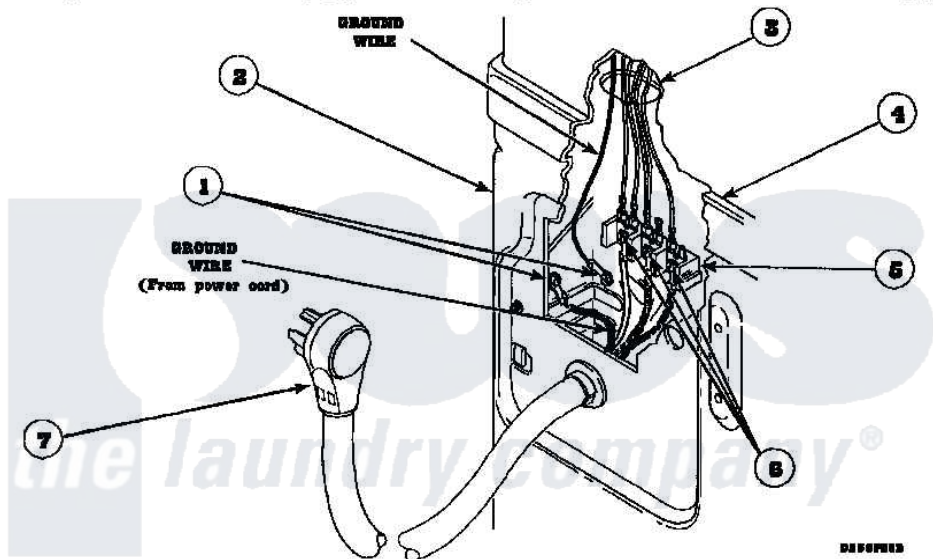

# Amana LE8107L2 (BOM: PLE8107L2) 17 - POWER CORDS

Amana [Residential Amana LE8107L2 \(BOM: PLE8107L2\) Washer Parts](#) Parts Diagram 17 - POWER CORDS  
 Click on the part number to view part

Item	Original Part Number	Replaced By	Status	Part Description
1	<a href="#">20530</a>			Screw, 10-24 x 3/8 Hex
2	500001P		Not Available	(ADD LETTER BEFORE "P" IN PART
3	500343		Not Available	PANEL, BACK(HOME HOOD)
4	500085P		Not Available	(ADD LETTER L-L, W-W TO PART N
5	61923P	<a href="#">61923</a>		Block, Terminal
6	Y61199	<a href="#">3400094</a>		Screw, 10-32 X 3/8