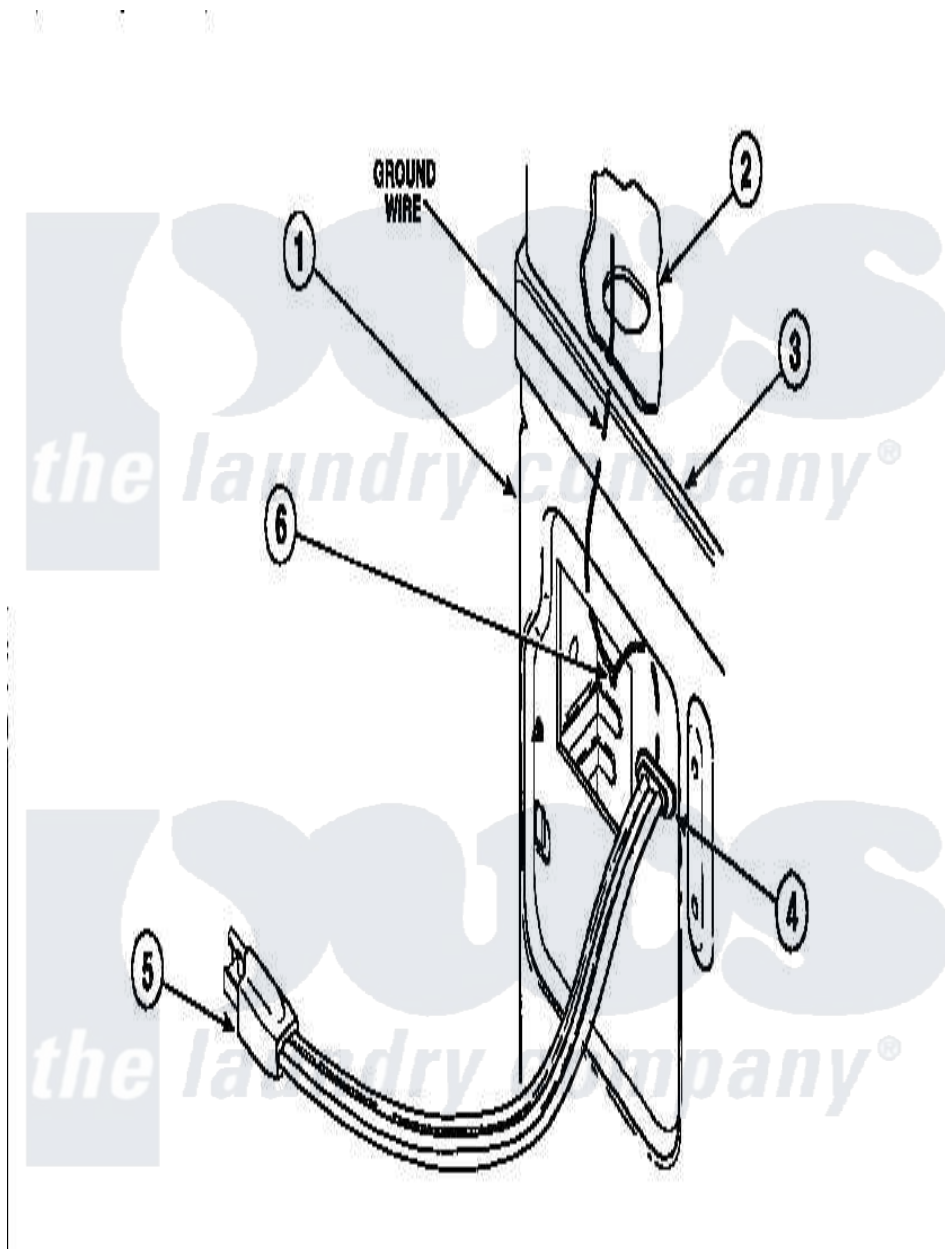

# Amana LE8107L2 (BOM: PLE8107L2) 18 - POWER CORDS

Amana [Residential Amana LE8107L2 \(BOM: PLE8107L2\) Washer Parts](#) Parts Diagram 18 - POWER CORDS  
 Click on the part number to view part

Item	Original Part Number	Replaced By	Status	Part Description
1	500001P		Not Available	(ADD LETTER BEFORE "P" IN PART
2	500343		Not Available	PANEL, BACK(HOME HOOD)
3	500085P		Not Available	(ADD LETTER L-L, W-W TO PART N
6	<a href="#">20530</a>			Screw, 10-24 x 3/8 Hex