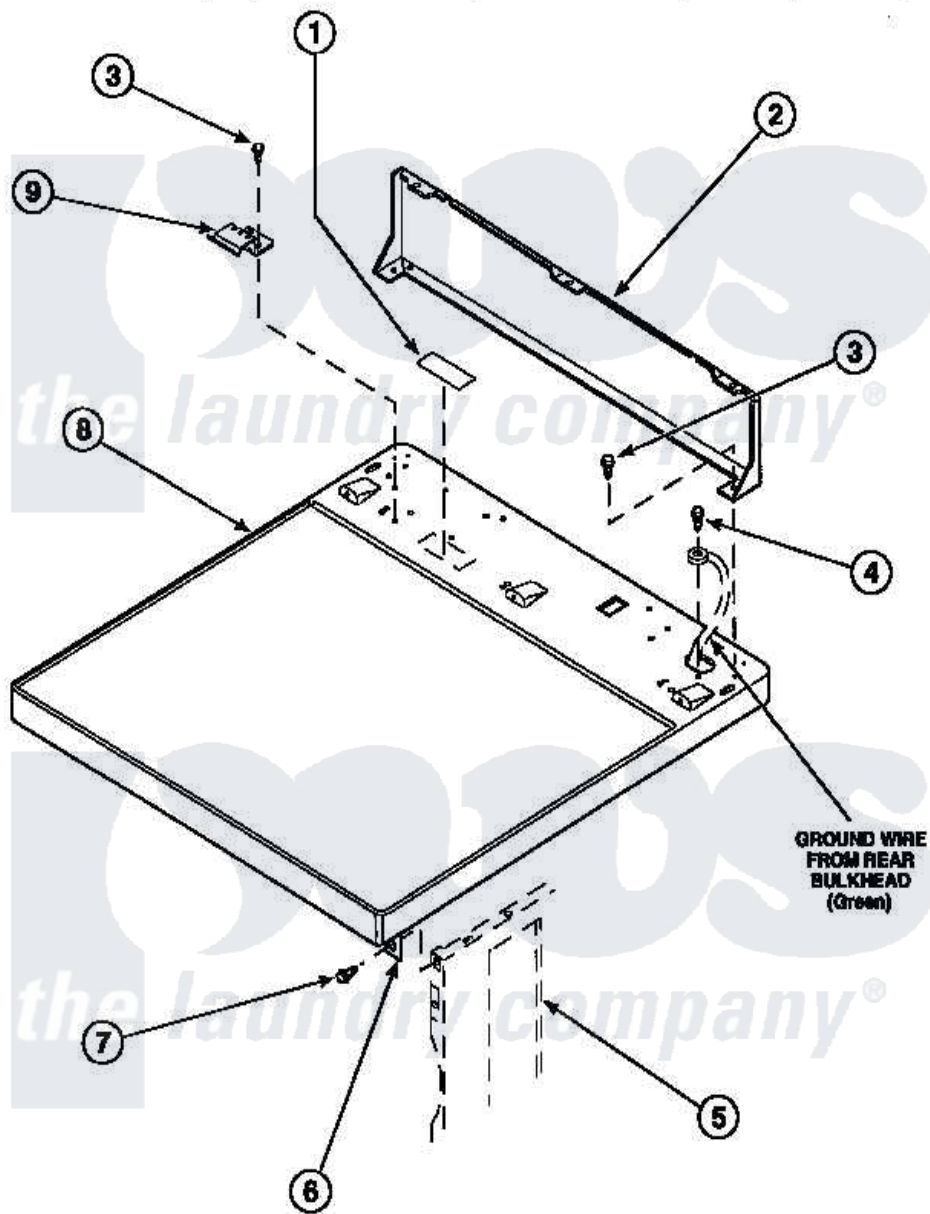

Amana LE8107W2 (BOM: PLE8107W2) 01 - CABINET TOP AND CONTROL HOOD REAR PANEL

Amana Residential Amana LE8107W2 (BOM: [PLE8107W2](#)) [Dryer Parts](#) Parts Diagram 01 - CABINET TOP AND CONTROL HOOD REAR PANEL
 Click on the part number to view part

Item	Original Part Number	Replaced By	Status	Part Description
1	24903		Not Available	STICKER,DISCONNECT POW
2	500343		Not Available	PANEL,BACK(HOME HOOD)
3	501086	90767		Screw, 8A X 3/8 HeX Washer Head Tapping
4	20530			Screw, 10-24 x 3/8 Hex
5	500001P		Not Available	(ADD LETTER BEFORE "P" IN PART
6	500084	40130801		Bracket, Top Mount
7	33562	27001200		Screw
8	500085P		Not Available	(ADD LETTER L-L, W-W TO PART N
9	501241	Y503876		Clip, Hold Down