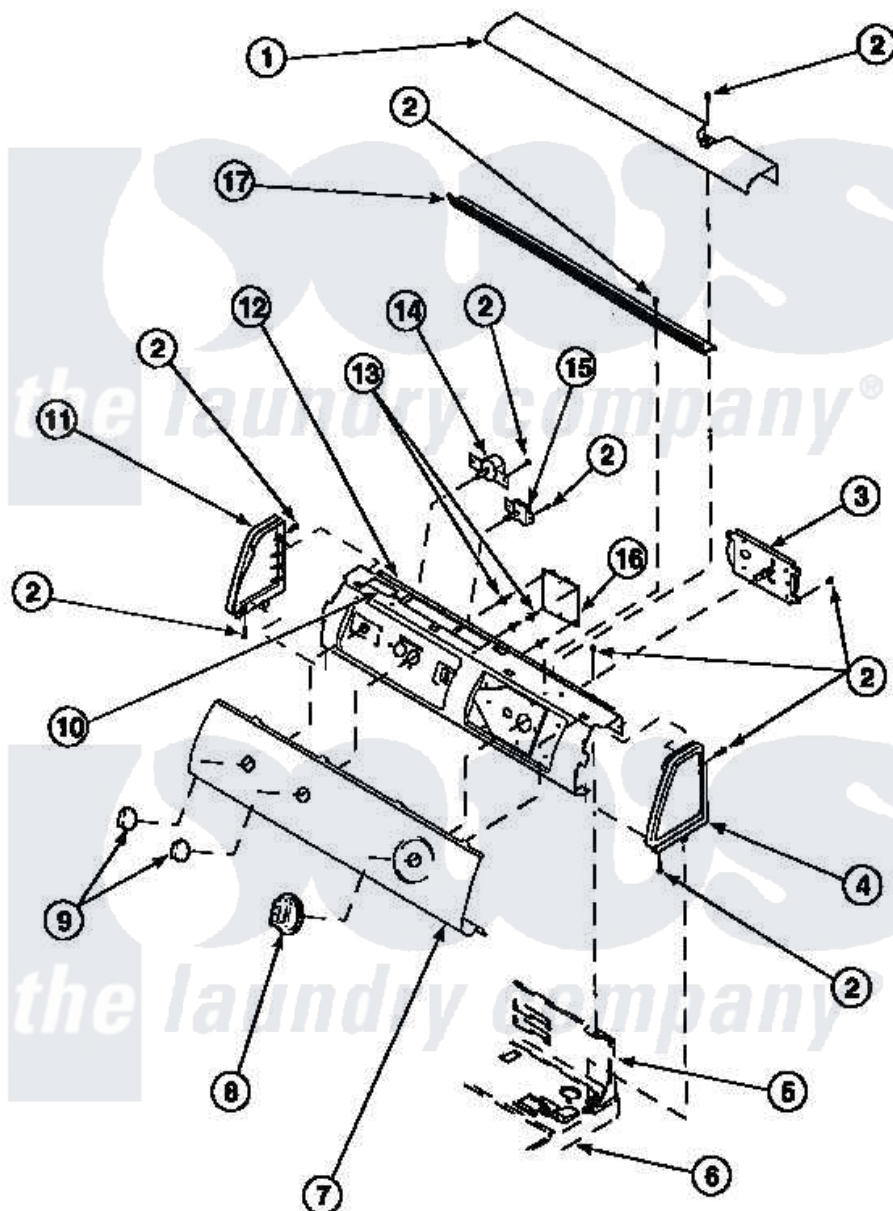

Amana LE8107W2 (BOM: PLE8107W2) 04 - GRAPHIC PANEL, CONTROL HOOD AND CONTROLS

Amana Residential Amana LE8107W2 (BOM: PLE8107W2) Dryer Parts Parts Diagram 04 - GRAPHIC PANEL, CONTROL HOOD AND CONTROLS
 Click on the part number to view part

Item	Original Part Number	Replaced By	Status	Part Description
1	500302		Not Available	COVER, TOP
2	501086	90767		Screw, 8A X 3/8 HeX Washer Head Tapping
3	501881		Not Available	TIMER
4	34815		Not Available	PANEL, END R.H. (BLK)
5	500343		Not Available	PANEL, BACK(HOME HOOD)
6	500085P		Not Available	(ADD LETTER L-L, W-W TO PART N
7	503127W		Not Available	PANEL, GRAPHICS
8	500311	502220W		Knob, Timer
9	34847			Assembly, Knob-Rotary
10	24903		Not Available	STICKER, DISCONNECT POW
11	34816			Panel, End
12	500300		Not Available	BRACKET, CONTROL SUPPORT-MECH

14

[62173](#)

Switch, Temperature Select

15

[50823](#)

Signal, Rotary

17

500305