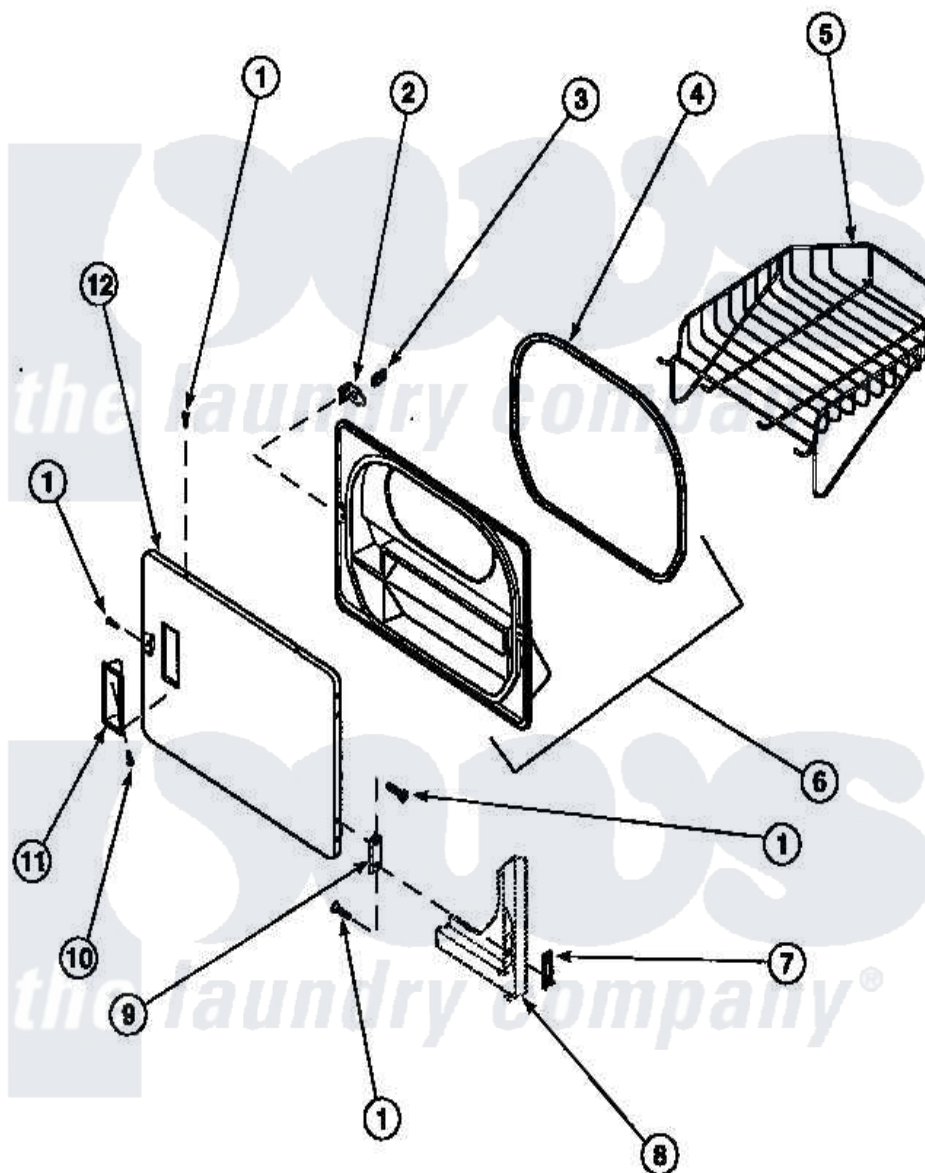

Amana LE8107W2 (BOM: PLE8107W2) 07 - LOADING DOOR WITH DRYING RACK

Amana Residential Amana LE8107W2 (BOM: PLE8107W2) Dryer Parts Parts Diagram 07 - LOADING DOOR WITH DRYING RACK

Click on the part number to view part

Item	Original Part Number	Replaced By	Status	Part Description
1	500226			Screw, 8b-16 x 5/8 Tap
2	500223	40116201		Bracket, Door Strike
3	500039	510181		Strike Doormetal
4	500200		Not Available	SEAL,DOOR
6	500199		Not Available	ASSY,LINER & SEAL
7	500236			Clip, Door Hinge Mount
8	500033W		Not Available	PANEL, FRONT
9	500041	Y503676		Hinge, Door And Top
10	500297	8281236		Screw
11	500042W		Not Available	PULL,DOOR
12	500040W			Assembly, Door-Home