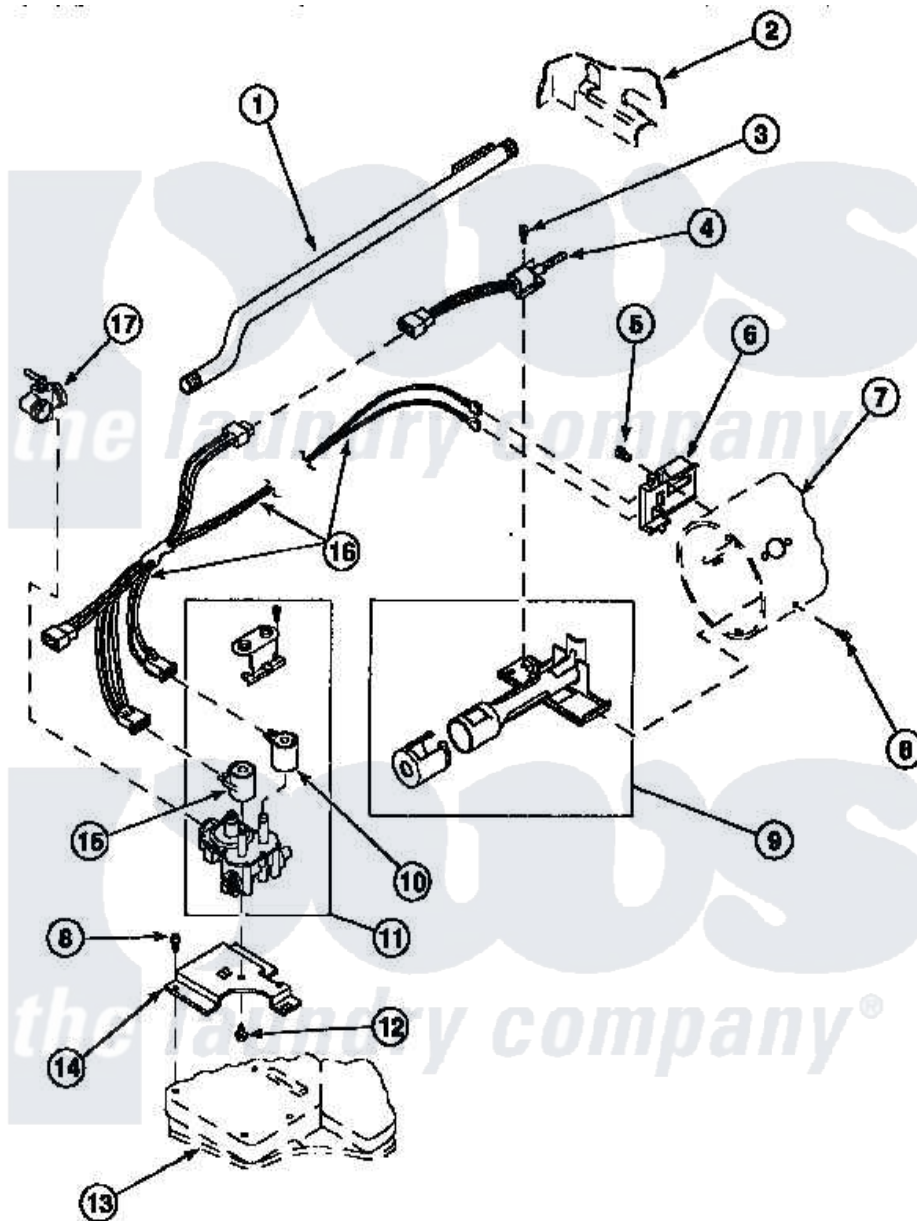

Amana LE8207L2 (BOM: PLE8207L2) 04 - GAS VALVE, IGNITER & GAS CONVERSION KITS

Amana Residential Amana LE8207L2 (BOM: PLE8207L2) Washer Parts Parts Diagram 04 - GAS VALVE, IGNITER & GAS CONVERSION KITS
 Click on the part number to view part

Item	Original Part Number	Replaced By	Status	Part Description
2	500001P		Not Available	(ADD LETTER BEFORE "P" IN PART
5	23222	3177991		Screw
8	501668	503688		Screw, 10B-16 X .34 I
13	500070			Base, Dryer
NI	501885		Not Available	HARNES, WIRE