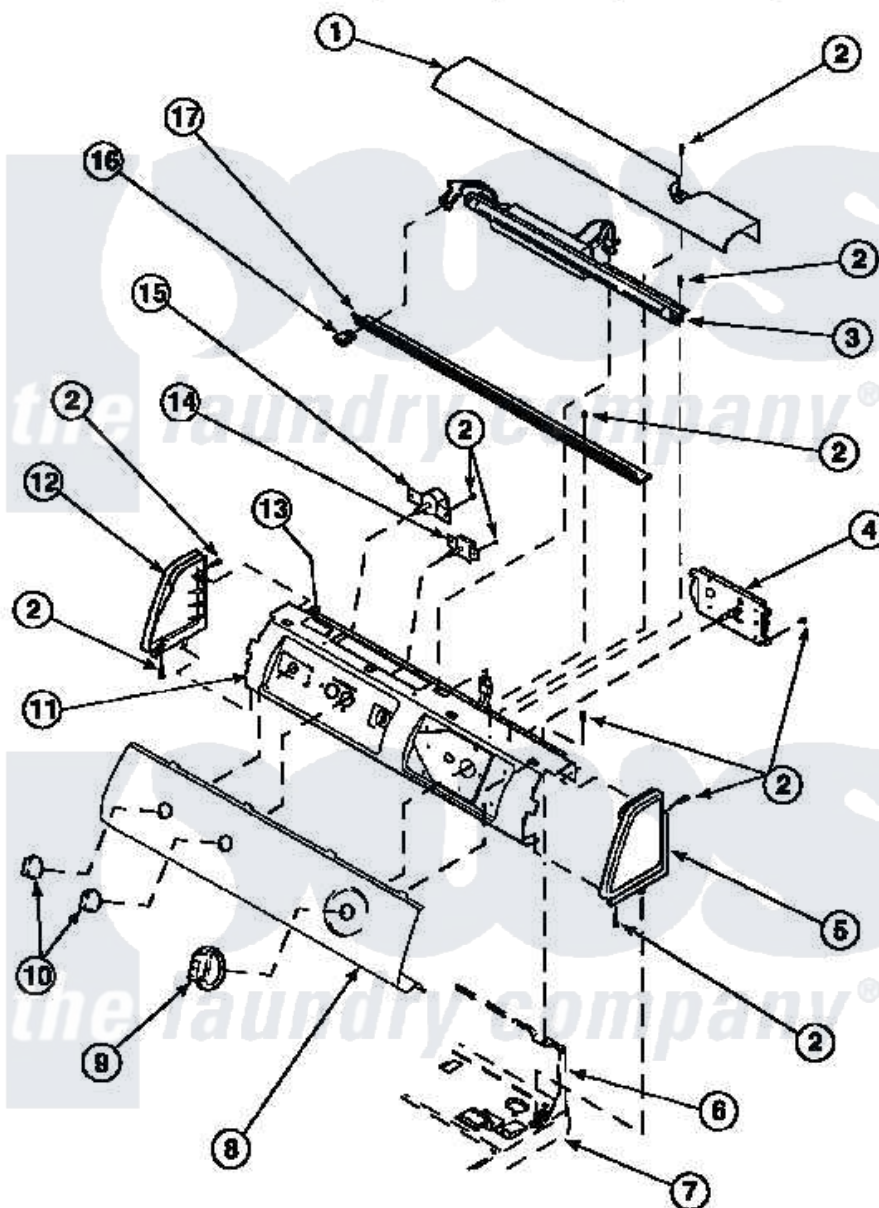

# Amana LE8207L2 (BOM: PLE8207L2) 08 - GRAPHIC PANEL, CONTROL HOOD AND CONTROLS

Amana Residential Amana LE8207L2 (BOM: PLE8207L2) Washer Parts Parts Diagram 08 - GRAPHIC PANEL, CONTROL HOOD AND CONTROLS  
 Click on the part number to view part

Item	Original Part Number	Replaced By	Status	Part Description
1	500303		Not Available	COVER, TOP
2	501086	<a href="#">90767</a>		Screw, 8A X 3/8 HeX Washer Head Tapping
5	34817		Not Available	END CAP(RIGHT)
6	500343		Not Available	PANEL,BACK(HOME HOOD)
7	500085P		Not Available	(ADD LETTER L-L, W-W TO PART N
9	502220		Not Available	KNOB, TIMER
11	500300		Not Available	BRACKET,CONTROL SUPPORT-MECH
12	34818		Not Available	END CAP(LEFT)
13	24903		Not Available	STICKER,DISCONNECT POW