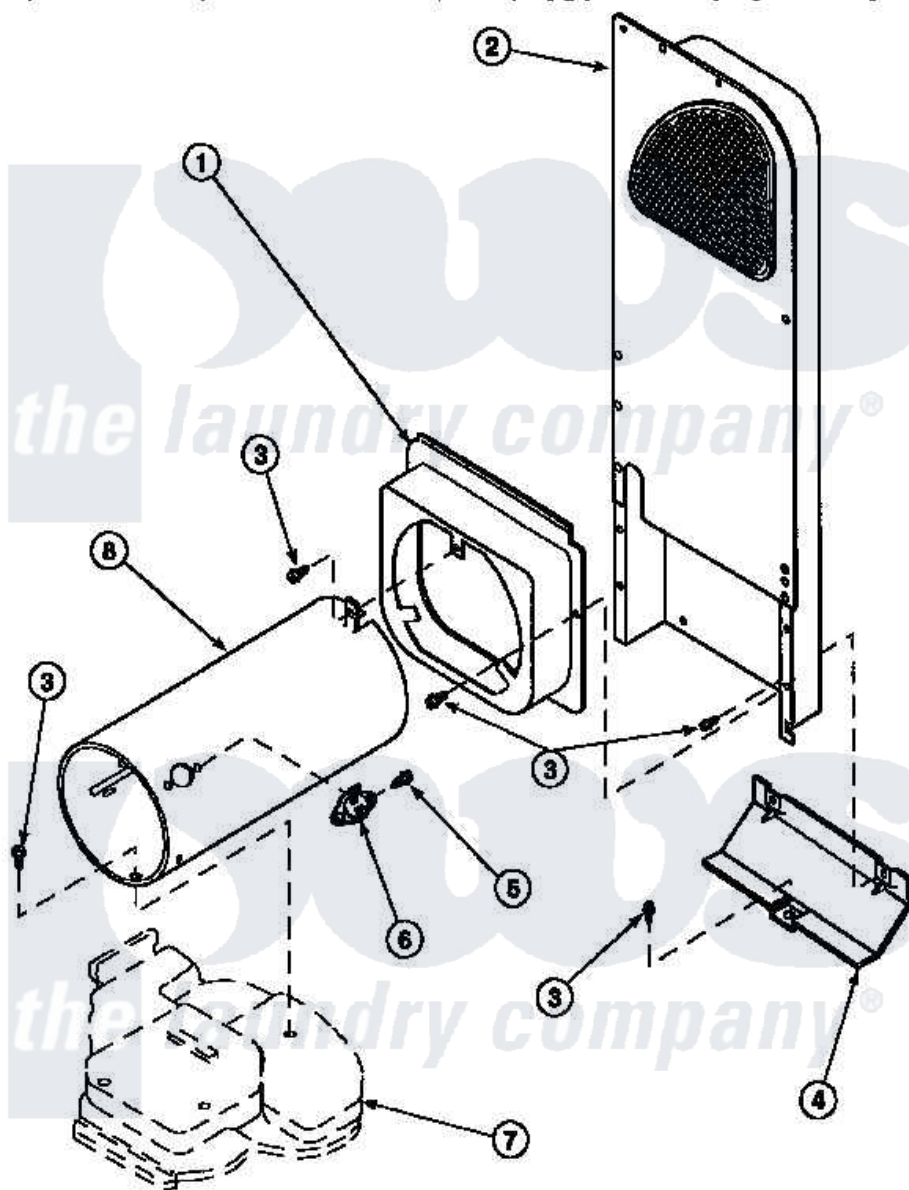

**Amana LE8207L2 (BOM: PLE8207L2) 11 - HEATER BOX ASSY
ORIGINALLY ON GAS DRYER**

Amana [Residential Amana LE8207L2 \(BOM: PLE8207L2\) Washer Parts](#) Parts Diagram 11 - HEATER BOX ASSY ORIGINALLY ON GAS DRYER
Click on the part number to view part

Item	Original Part Number	Replaced By	Status	Part Description
2	500179P	503605		Assembly, Heater Duct
3	501668	503688		Screw, 10B-16 X .34 I
4	60952		Not Available	SHIELD,HEAT DUCT
7	500070			Base, Dryer