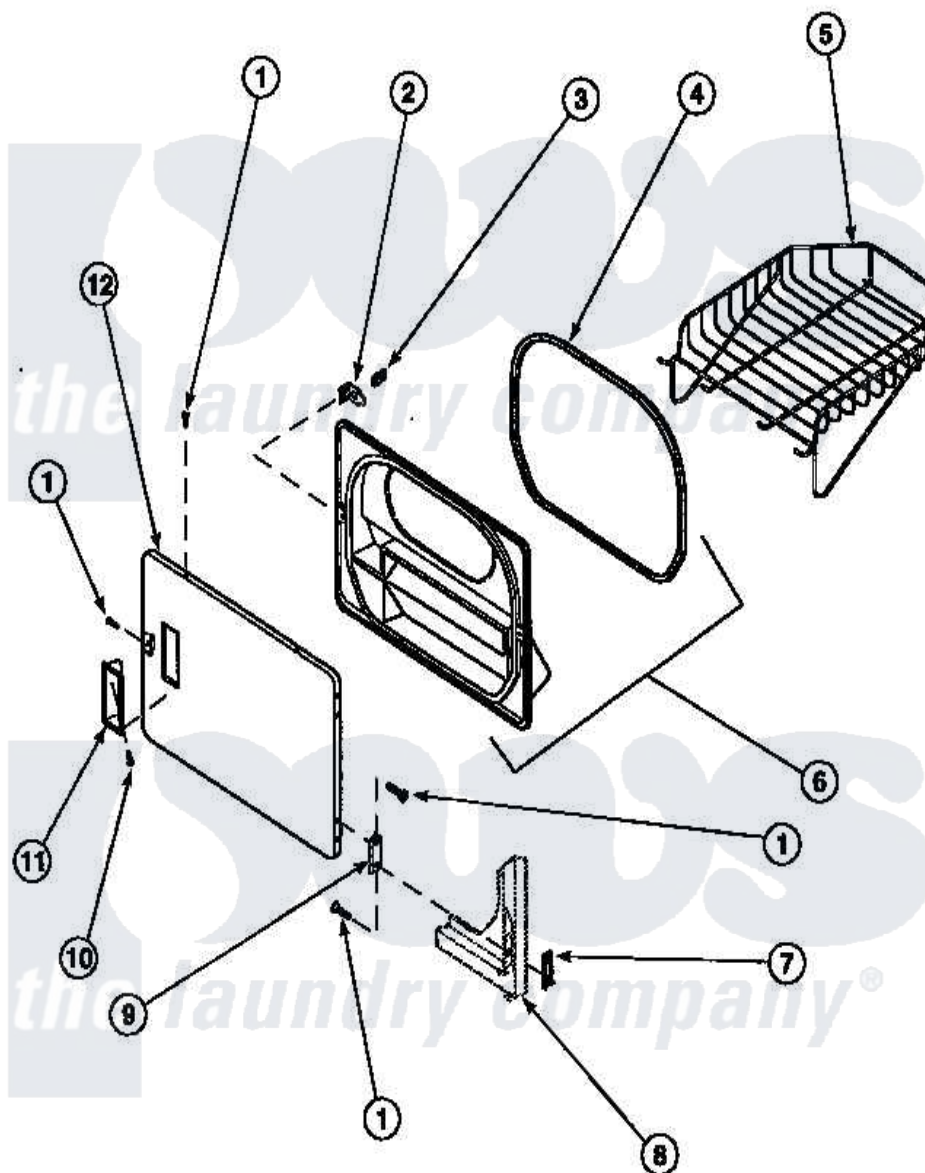

# Amana LE8207L2 (BOM: PLE8207L2) 13 - LOADING DOOR WITH DRYING RACK

Amana Residential Amana LE8207L2 (BOM: PLE8207L2) Washer Parts Parts Diagram 13 - LOADING DOOR WITH DRYING RACK

Click on the part number to view part

Item	Original Part Number	Replaced By	Status	Part Description
1	<a href="#">500226</a>			Screw, 8b-16 x 5/8 Tap
2	500223	<a href="#">40116201</a>		Bracket, Door Strike
3	500039	<a href="#">510181</a>		Strike Doormetal
4	500200		Not Available	SEAL,DOOR
5	501295P		Not Available	RACK, DRYING
6	500199		Not Available	ASSY,LINER & SEAL
7	<a href="#">500236</a>			Clip, Door Hinge Mount
9	500041	<a href="#">Y503676</a>		Hinge, Door And Top
10	500297	<a href="#">8281236</a>		Screw
11	500042		Not Available	DOOR PULL