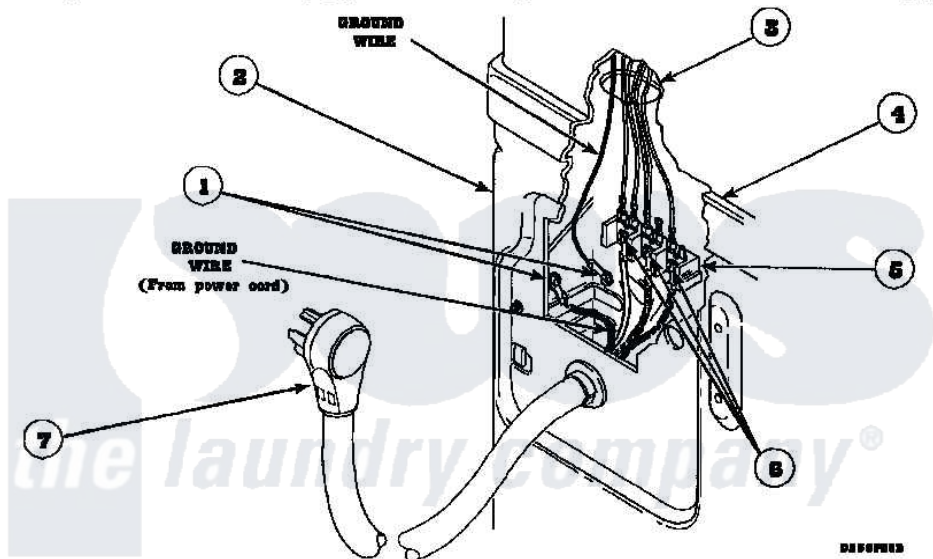

Amana LE8207L2 (BOM: PLE8207L2) 17 - POWER CORDS

Amana [Residential Amana LE8207L2 \(BOM: PLE8207L2\) Washer Parts](#) Parts Diagram 17 - POWER CORDS
 Click on the part number to view part

Item	Original Part Number	Replaced By	Status	Part Description
1	20530			Screw, 10-24 x 3/8 Hex
2	500001P		Not Available	(ADD LETTER BEFORE "P" IN PART
3	500343		Not Available	PANEL, BACK(HOME HOOD)
4	500085P		Not Available	(ADD LETTER L-L, W-W TO PART N
5	61923P	61923		Block, Terminal
6	Y61199	3400094		Screw, 10-32 X 3/8