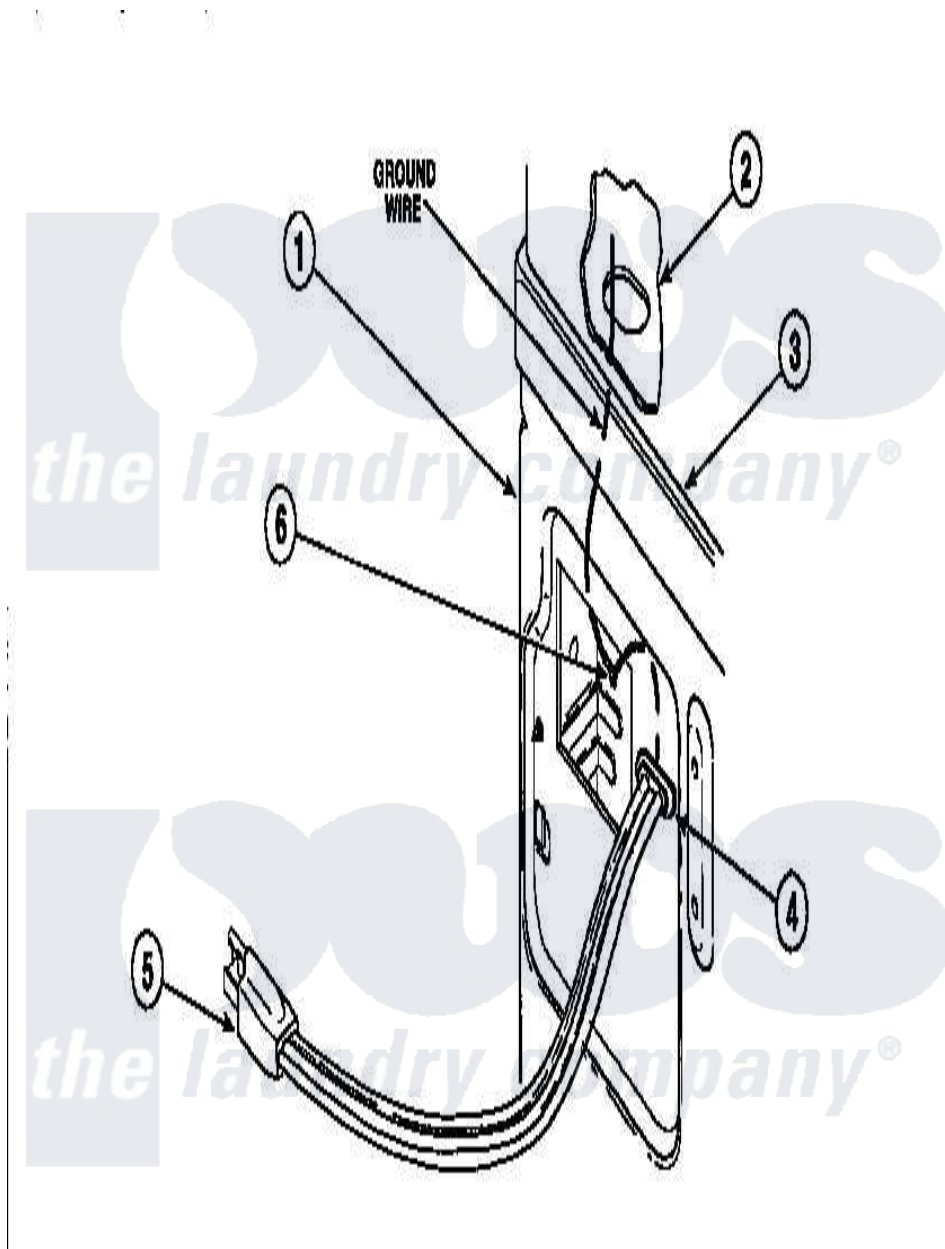

Amana LE8207L2 (BOM: PLE8207L2) 18 - POWER CORDS

Amana Residential Amana LE8207L2 (BOM: PLE8207L2) Washer Parts Parts Diagram 18 - POWER CORDS
 Click on the part number to view part

Item	Original Part Number	Replaced By	Status	Part Description
1	500001P		Not Available	(ADD LETTER BEFORE "P" IN PART
2	500343		Not Available	PANEL,BACK(HOME HOOD)
3	500085P		Not Available	(ADD LETTER L-L, W-W TO PART N
6	20530			Screw, 10-24 x 3/8 Hex