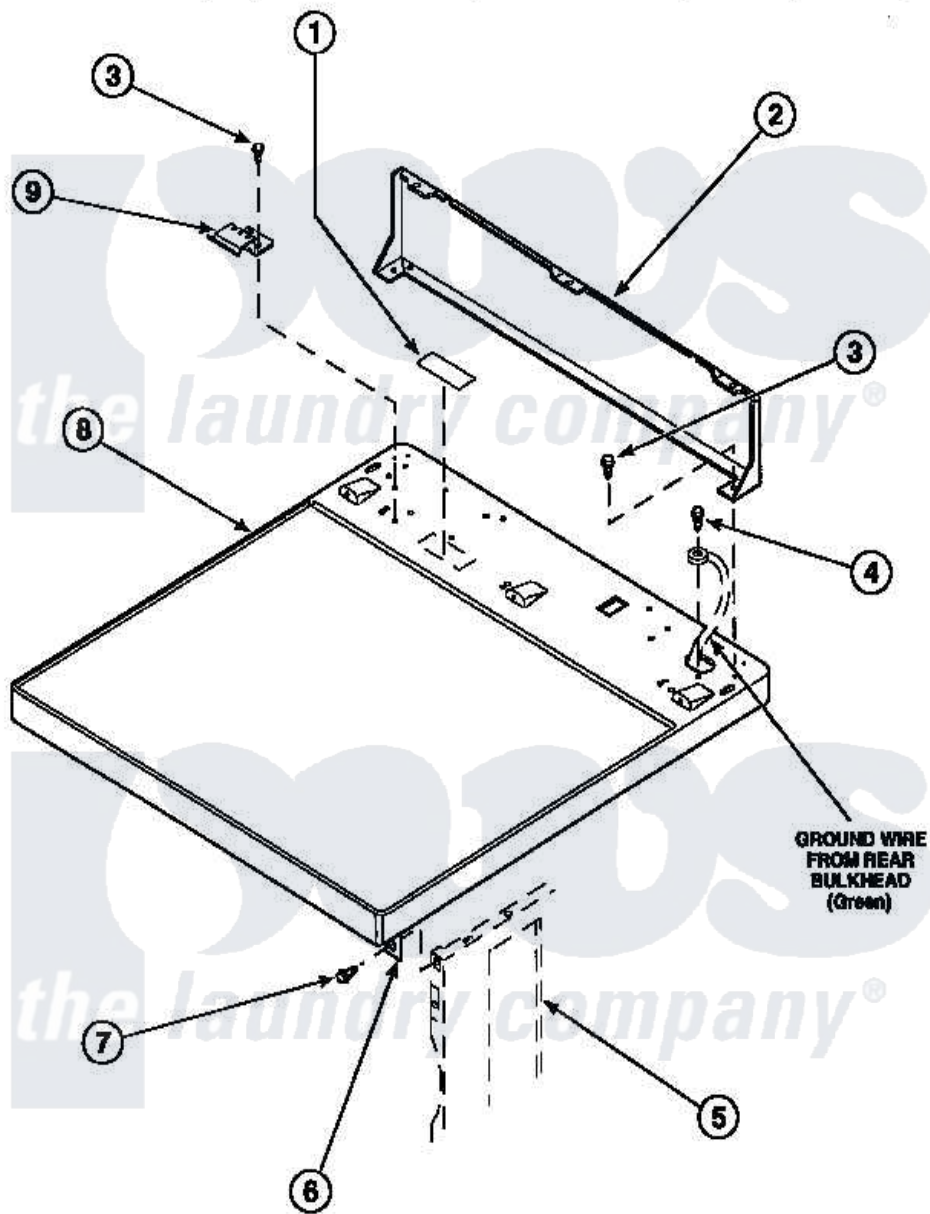

Amana LE8207L3 (BOM: PLE8207L3) 01 - CABINET TOP AND CONTROL HOOD REAR PANEL

Amana Residential Amana LE8207L3 (BOM: PLE8207L3) Washer Parts Parts Diagram 01 - CABINET TOP AND CONTROL HOOD REAR PANEL
 Click on the part number to view part

Item	Original Part Number	Replaced By	Status	Part Description
1	24903		Not Available	STICKER,DISCONNECT POW
2	500343		Not Available	PANEL,BACK(HOME HOOD)
3	501086	90767		Screw, 8A X 3/8 HeX Washer Head Tapping
4	20530			Screw, 10-24 x 3/8 Hex
5	500001P		Not Available	(ADD LETTER BEFORE "P" IN PART
6	500084	40130801		Bracket, Top Mount
7	33562	27001200		Screw
8	500085P		Not Available	(ADD LETTER L-L, W-W TO PART N
9	501241	Y503876		Clip, Hold Down