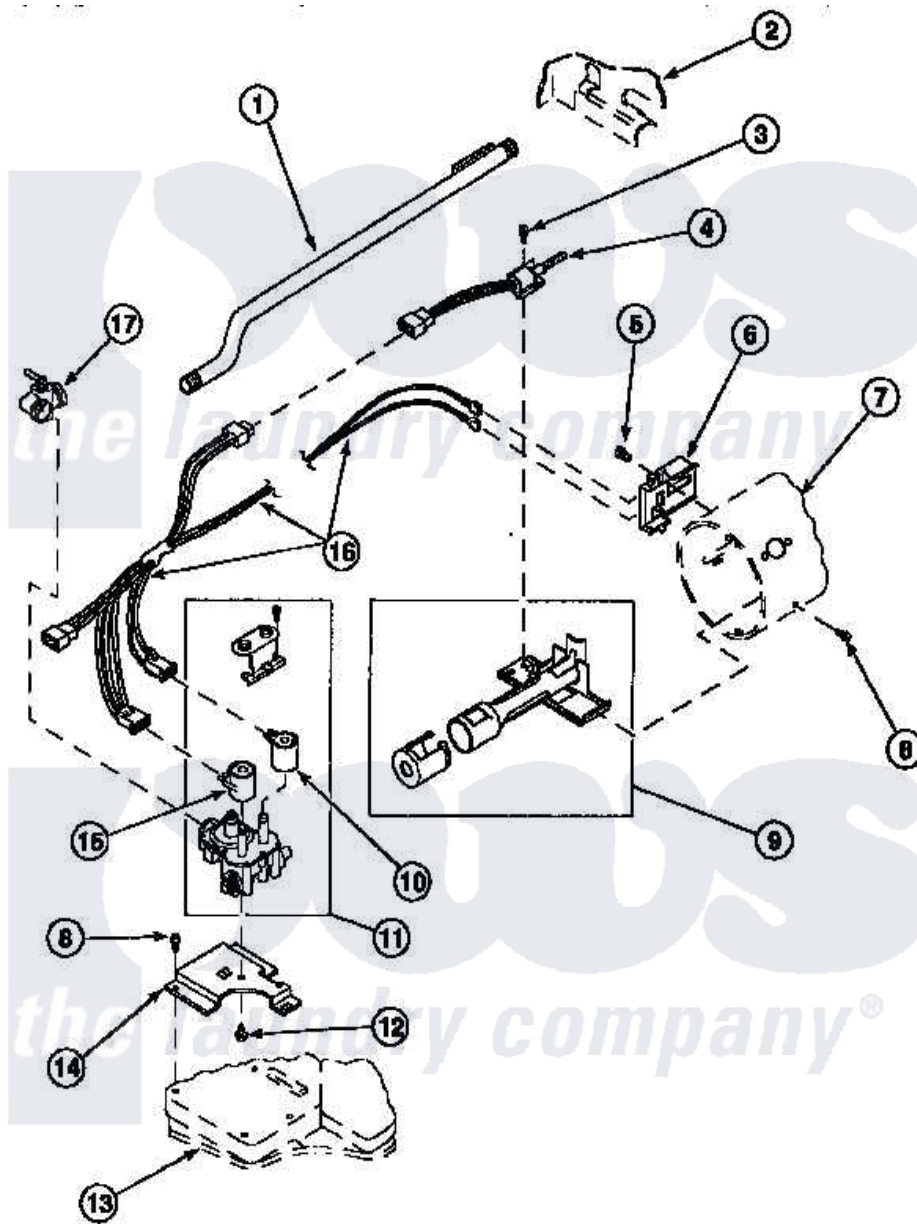

Amana LE8207L3 (BOM: PLE8207L3) 04 - GAS VALVE, IGNITER & GAS CONVERSION KITS

Amana Residential Amana LE8207L3 (BOM: PLE8207L3) Washer Parts Parts Diagram 04 - GAS VALVE, IGNITER & GAS CONVERSION KITS
 Click on the part number to view part

Item	Original Part Number	Replaced By	Status	Part Description
2	500001P		Not Available	(ADD LETTER BEFORE "P" IN PART
5	23222	3177991		Screw
8	501668	503688		Screw, 10B-16 X .34 I
13	500070			Base, Dryer
NI	501885		Not Available	HARNES, WIRE