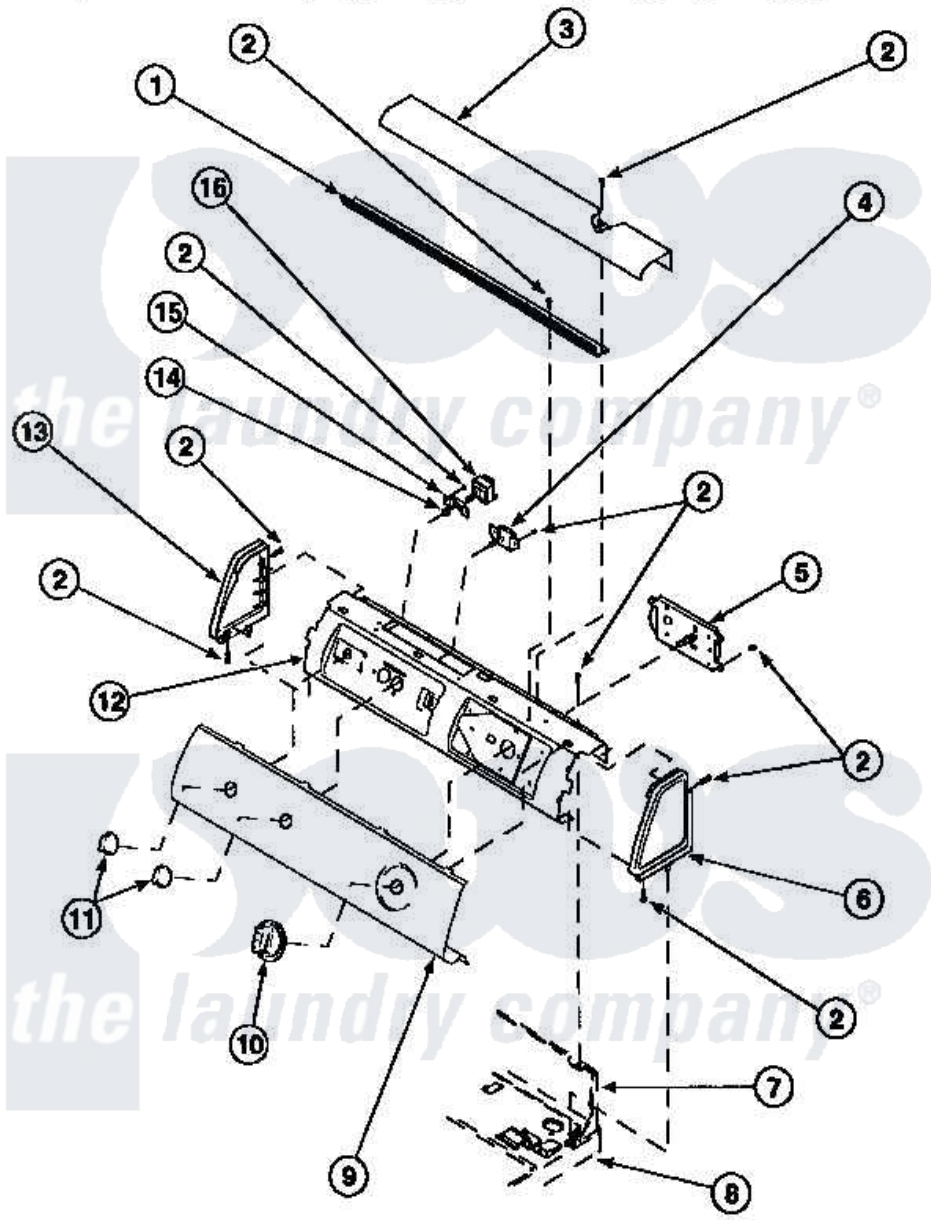

Amana LE8207L3 (BOM: PLE8207L3) 05 - GRAPHIC PANEL, CONTROL HOOD AND CONTROLS

Amana Residential Amana LE8207L3 (BOM: PLE8207L3) Washer Parts Parts Diagram 05 - GRAPHIC PANEL, CONTROL HOOD AND CONTROLS
 Click on the part number to view part

Item	Original Part Number	Replaced By	Status	Part Description
1	500305		Not Available	DIFFUSER W/OUT HOLE
2	501086	90767		Screw, 8A X 3/8 HeX Washer Head Tapping
3	500303		Not Available	COVER, TOP
6	34817		Not Available	END CAP(RIGHT)
7	500343		Not Available	PANEL,BACK(HOME HOOD)
8	500085P		Not Available	(ADD LETTER L-L, W-W TO PART N
9	502630		Not Available	GRAPHIC PANEL
"	502206		Not Available	GRAPHIC PANEL
10	502220		Not Available	KNOB, TIMER
12	500300		Not Available	BRACKET,CONTROL SUPPORT-MECH
13	34818		Not Available	END CAP(LEFT)