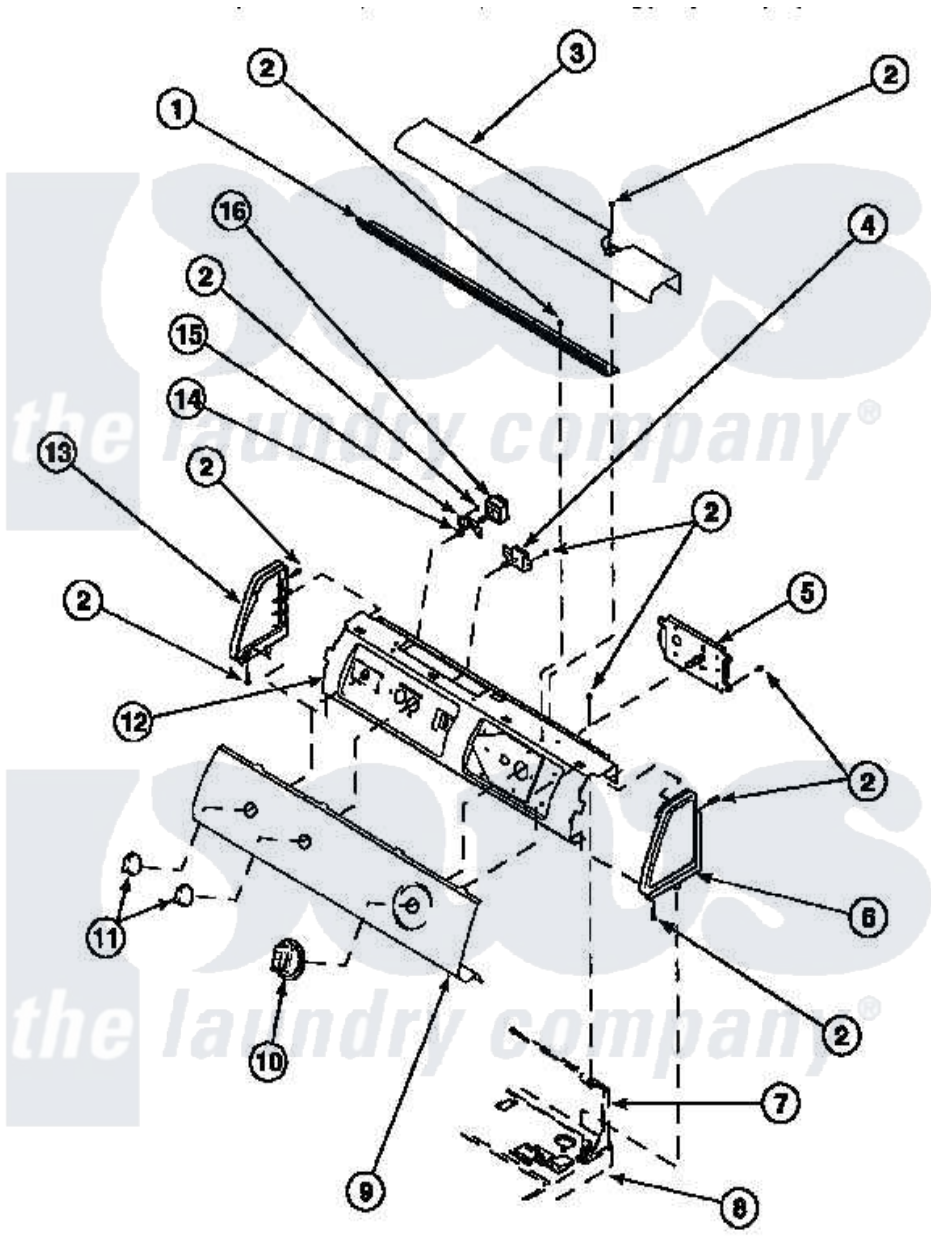

**Amana LE8207L3 (BOM: PLE8207L3) 06 - GRAPHIC PANEL, CONTROL HOOD AND CONTROLS**

Amana Residential Amana LE8207L3 (BOM: PLE8207L3) Washer Parts Parts Diagram 06 - GRAPHIC PANEL, CONTROL HOOD AND CONTROLS  
 Click on the part number to view part

Item	Original Part Number	Replaced By	Status	Part Description
1	500305		Not Available	DIFFUSER W/OUT HOLE
2	501086	<a href="#">90767</a>		Screw, 8A X 3/8 HeX Washer Head Tapping
3	500303		Not Available	COVER, TOP
5	501881		Not Available	TIMER
6	34817		Not Available	END CAP(RIGHT)
7	500343		Not Available	PANEL,BACK(HOME HOOD)
8	500085P		Not Available	(ADD LETTER L-L, W-W TO PART N
10	502220		Not Available	KNOB, TIMER
12	500300		Not Available	BRACKET,CONTROL SUPPORT-MECH
13	34818		Not Available	END CAP(LEFT)