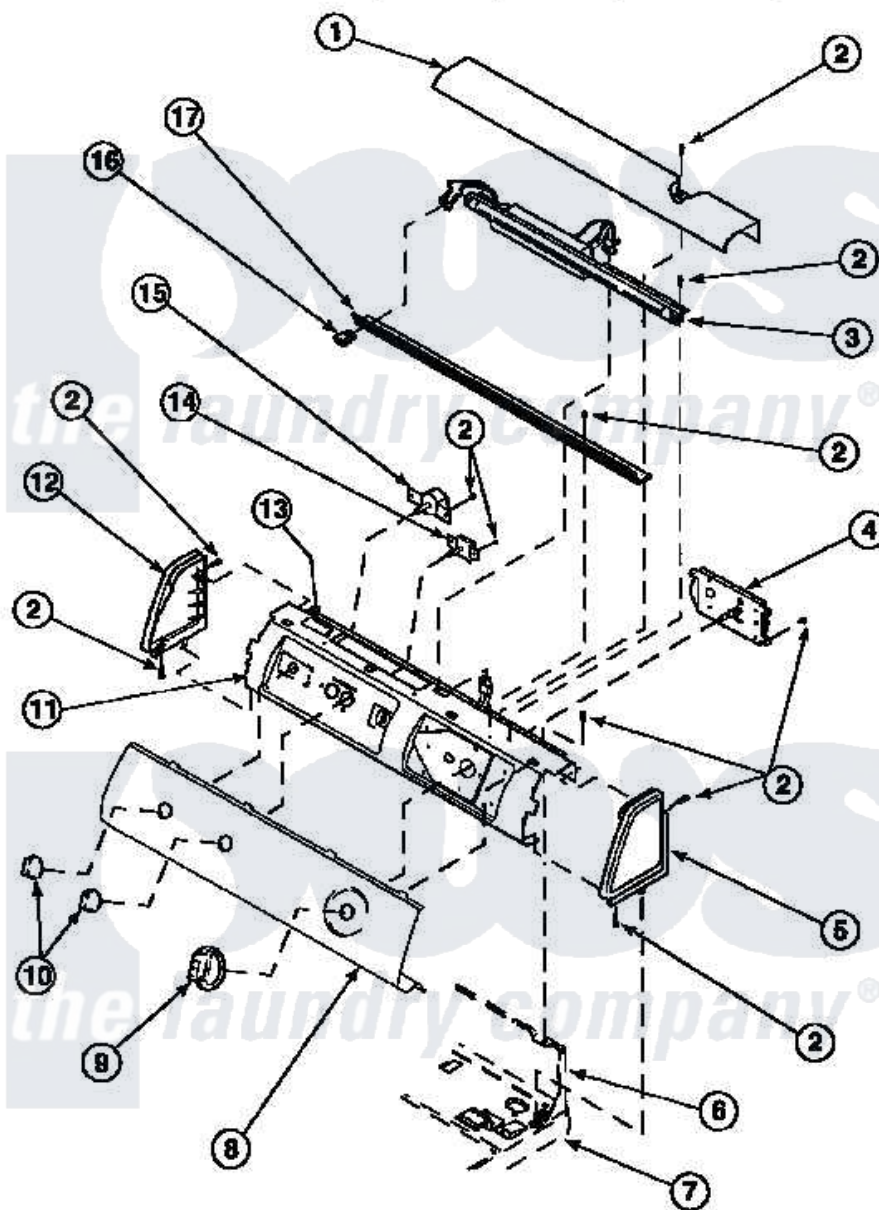

Amana LE8207L3 (BOM: PLE8207L3) 08 - GRAPHIC PANEL, CONTROL HOOD AND CONTROLS

Amana Residential Amana LE8207L3 (BOM: PLE8207L3) Washer Parts Parts Diagram 08 - GRAPHIC PANEL, CONTROL HOOD AND CONTROLS
 Click on the part number to view part

Item	Original Part Number	Replaced By	Status	Part Description
1	500303		Not Available	COVER, TOP
2	501086	90767		Screw, 8A X 3/8 HeX Washer Head Tapping
5	34817		Not Available	END CAP(RIGHT)
6	500343		Not Available	PANEL,BACK(HOME HOOD)
7	500085P		Not Available	(ADD LETTER L-L, W-W TO PART N
9	502220		Not Available	KNOB, TIMER
11	500300		Not Available	BRACKET,CONTROL SUPPORT-MECH
12	34818		Not Available	END CAP(LEFT)
13	24903		Not Available	STICKER,DISCONNECT POW