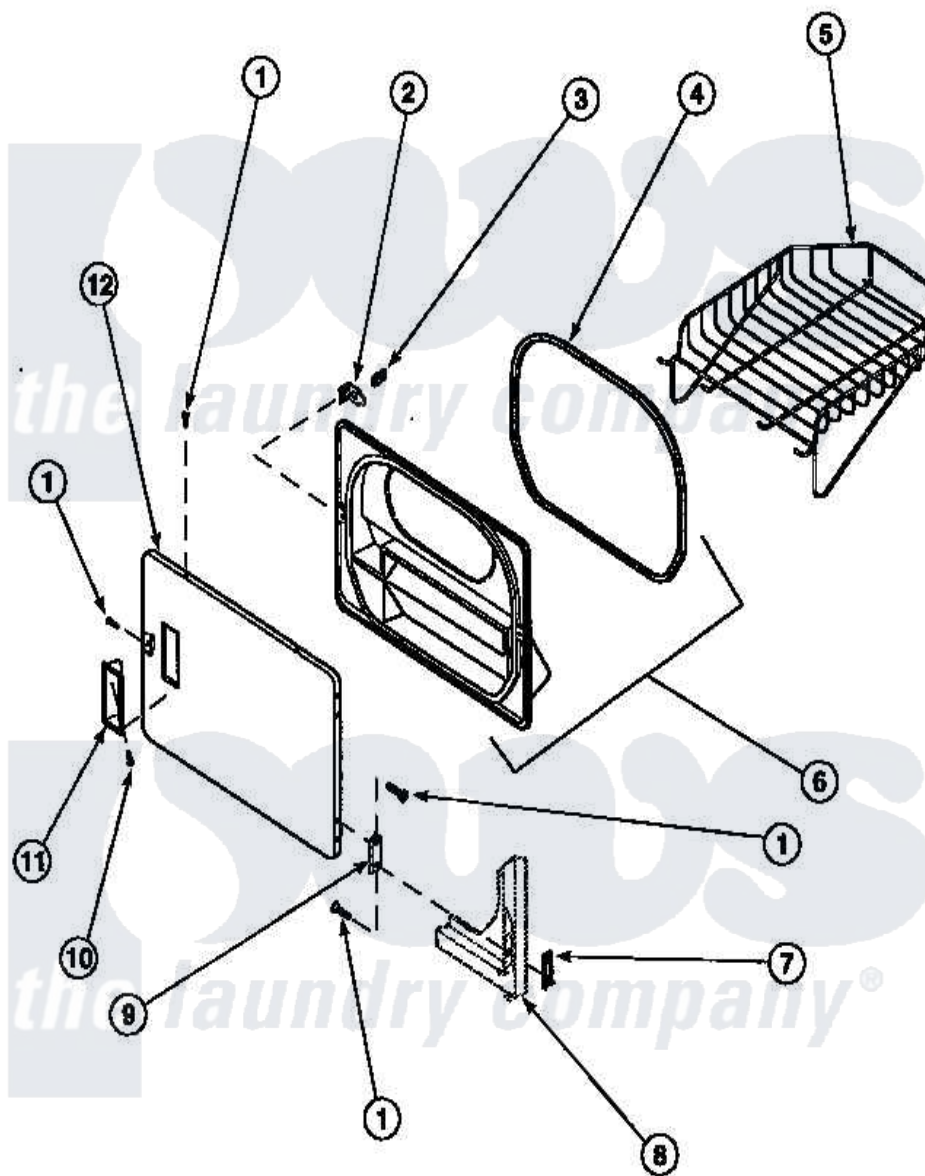

# Amana LE8207L3 (BOM: PLE8207L3) 13 - LOADING DOOR WITH DRYING RACK

Amana Residential Amana LE8207L3 (BOM: PLE8207L3) Washer Parts Parts Diagram 13 - LOADING DOOR WITH DRYING RACK

Click on the part number to view part

Item	Original Part Number	Replaced By	Status	Part Description
1	<a href="#">500226</a>			Screw, 8b-16 x 5/8 Tap
2	500223	<a href="#">40116201</a>		Bracket, Door Strike
3	500039	<a href="#">510181</a>		Strike Doormetal
4	500200		Not Available	SEAL,DOOR
5	501295P		Not Available	RACK, DRYING
6	500199		Not Available	ASSY,LINER & SEAL
7	<a href="#">500236</a>			Clip, Door Hinge Mount
9	500041	<a href="#">Y503676</a>		Hinge, Door And Top
10	500297	<a href="#">8281236</a>		Screw
11	500042		Not Available	DOOR PULL