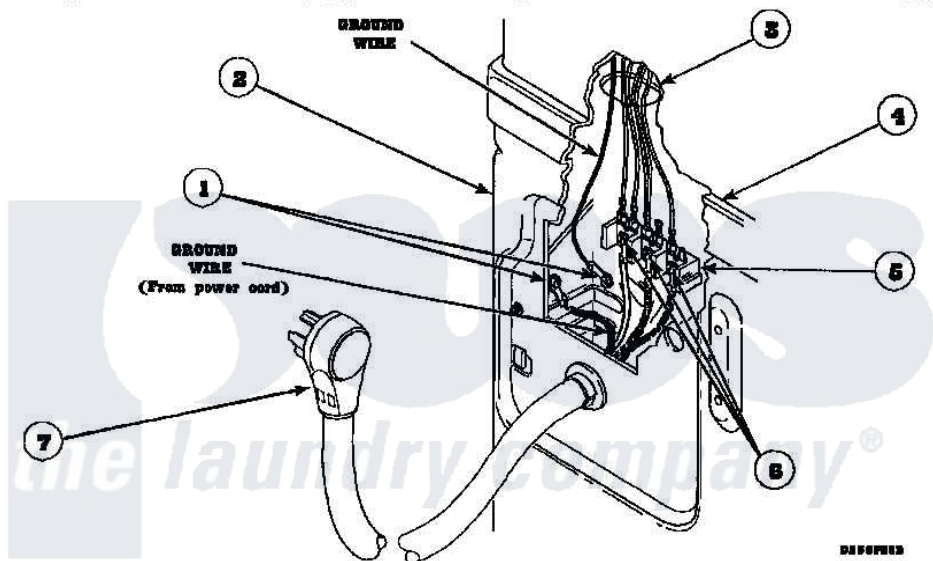

Amana LE8207L3 (BOM: PLE8207L3) 17 - POWER CORDS

Amana Residential Amana LE8207L3 (BOM: PLE8207L3) Washer Parts Parts Diagram 17 - POWER CORDS
 Click on the part number to view part

Item	Original Part Number	Replaced By	Status	Part Description
1	20530			Screw, 10-24 x 3/8 Hex
2	500001P		Not Available	(ADD LETTER BEFORE "P" IN PART
3	500343		Not Available	PANEL, BACK(HOME HOOD)
4	500085P		Not Available	(ADD LETTER L-L, W-W TO PART N
5	61923P	61923		Block, Terminal
6	Y61199	3400094		Screw, 10-32 X 3/8