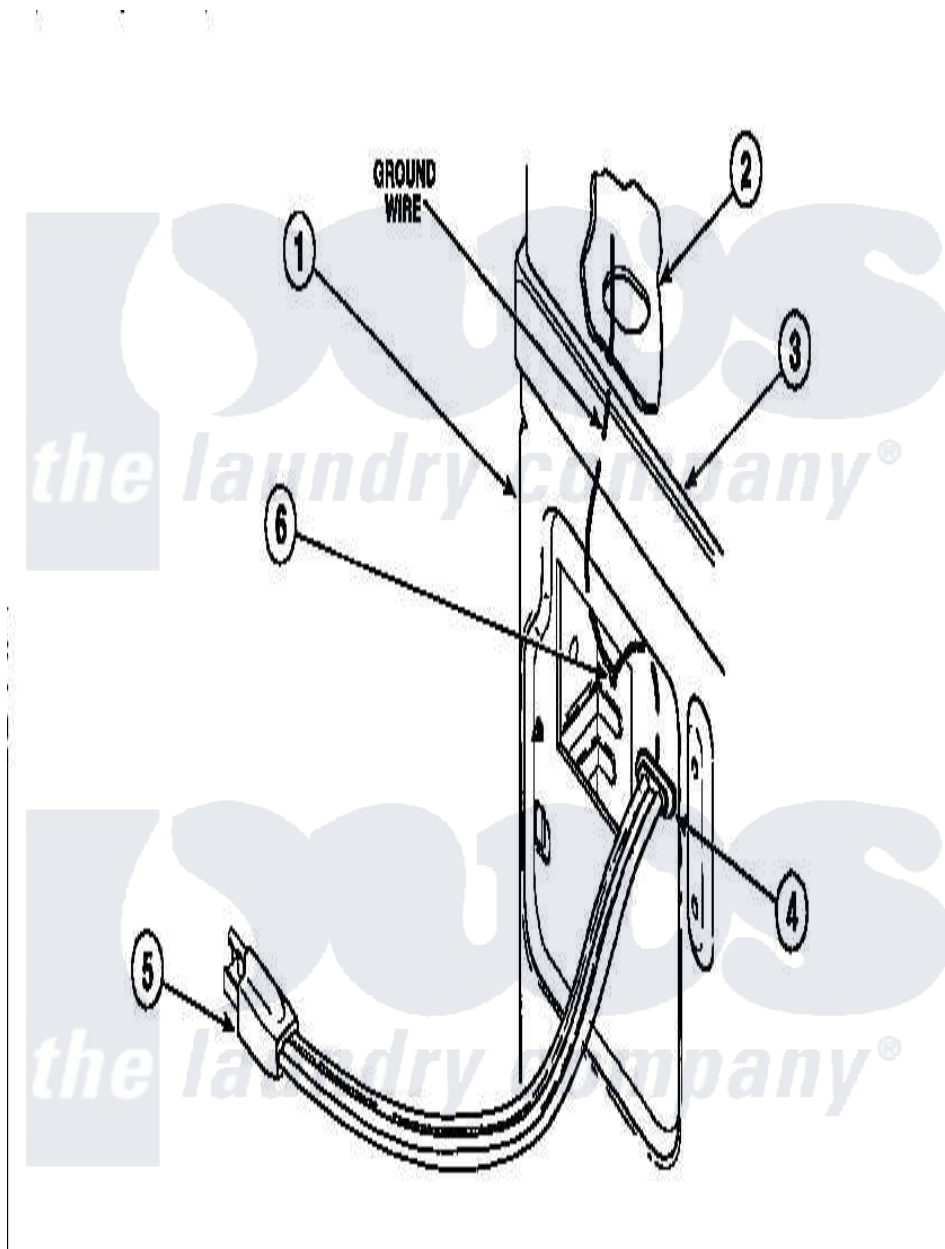

Amana LE8207L3 (BOM: PLE8207L3) 18 - POWER CORDS

Amana Residential Amana LE8207L3 (BOM: PLE8207L3) Washer Parts Parts Diagram 18 - POWER CORDS
 Click on the part number to view part

Item	Original Part Number	Replaced By	Status	Part Description
1	500001P		Not Available	(ADD LETTER BEFORE "P" IN PART
2	500343		Not Available	PANEL,BACK(HOME HOOD)
3	500085P		Not Available	(ADD LETTER L-L, W-W TO PART N
6	20530			Screw, 10-24 x 3/8 Hex