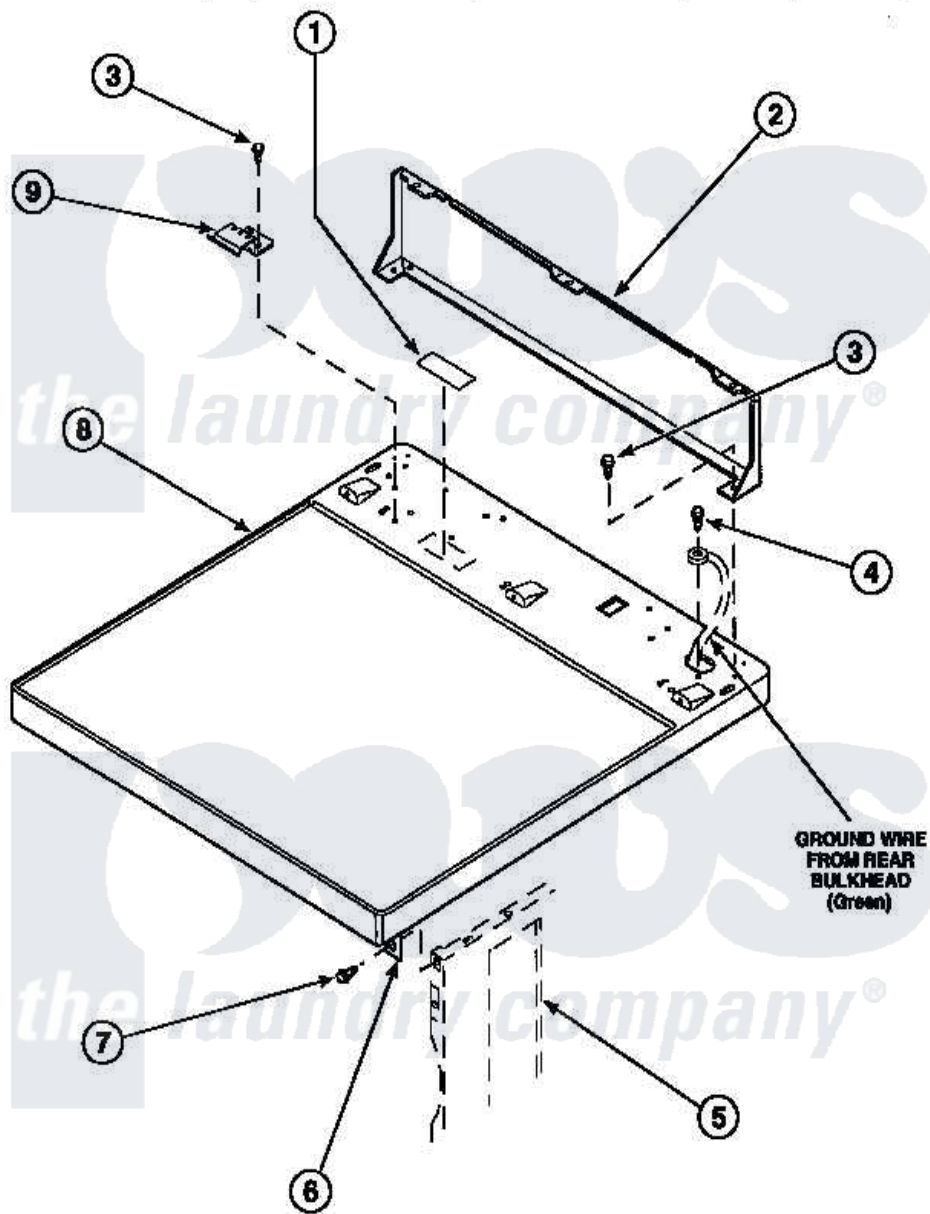

Amana LE8207W2 (BOM: PLE8207W2) 01 - CABINET TOP AND CONTROL HOOD REAR PANEL

Amana Residential Amana LE8207W2 (BOM: PLE8207W2) Dryer Parts Parts Diagram 01 - CABINET TOP AND CONTROL HOOD REAR PANEL
 Click on the part number to view part

Item	Original Part Number	Replaced By	Status	Part Description
1	24903		Not Available	STICKER,DISCONNECT POW
2	500343		Not Available	PANEL,BACK(HOME HOOD)
3	501086	90767		Screw, 8A X 3/8 HeX Washer Head Tapping
4	20530			Screw, 10-24 x 3/8 Hex
5	500001P		Not Available	(ADD LETTER BEFORE "P" IN PART
6	500084	40130801		Bracket, Top Mount
7	33562	27001200		Screw
8	500085P		Not Available	(ADD LETTER L-L, W-W TO PART N
9	501241	Y503876		Clip, Hold Down