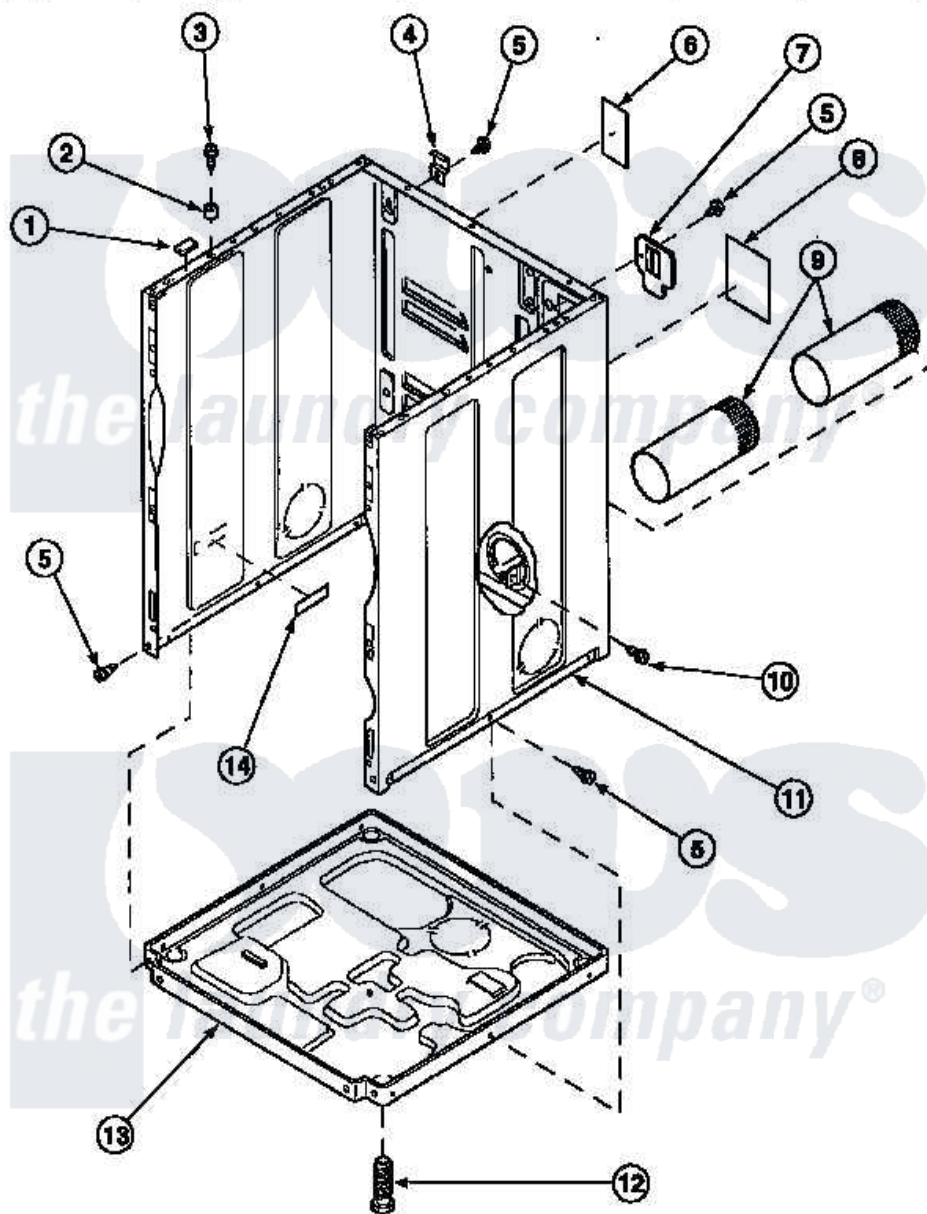

Amana LE8207W2 (BOM: PLE8207W2) 02 - CABINET, EXHAUST DUCT AND BASE

Amana Residential Amana LE8207W2 (BOM: PLE8207W2) Dryer Parts Parts Diagram 02 - CABINET, EXHAUST DUCT AND BASE

[Click on the part number to view part](#)

Item	Original Part Number	Replaced By	Status	Part Description
1	Y56128			Pad, Bumper
2	56079	505187		Locator, Panel
3	32671	Y014874		Screw, Idler Arm And Sleeve
4	500003			Hinge, Top
5	33562	27001200		Screw
7	500114	510903		Plate Access Panel
8	501289		Not Available	(ELECTRIC MODELS)
9	500064	505518		Duct, Exhaust
10	501668	503688		Screw, 10B-16 X .34 I
11	500001P		Not Available	(ADD LETTER BEFORE "P" IN PART)
12	Y500101			Leg, Leveling
13	500070			Base, Dryer
14	61294		Not Available	(ELECTRIC MODELS)
NI	521P3			Kit, Flex Vent-Display