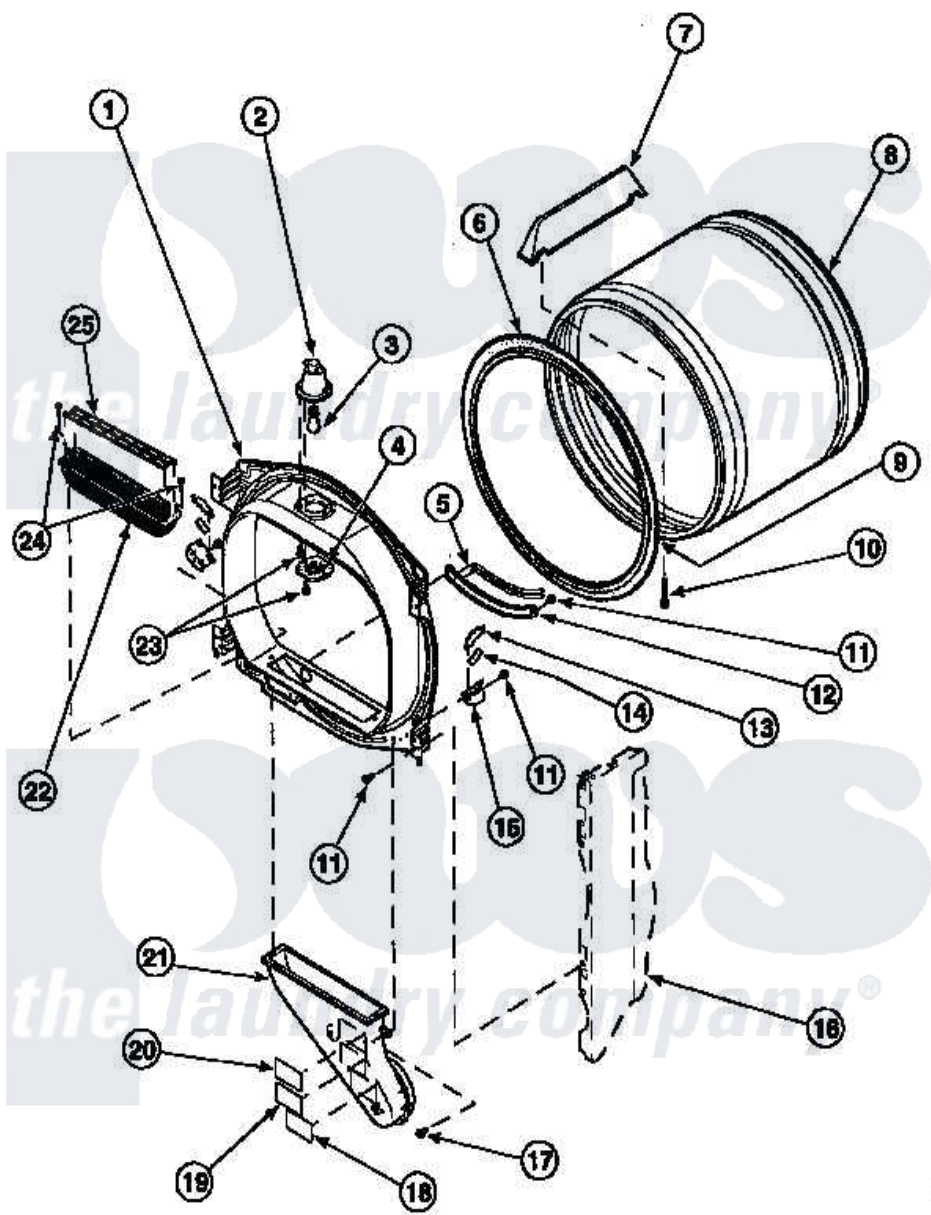

**Amana LE8207W2 (BOM: PLE8207W2) 03 - FR BLKHD, AIR DUCT, FELT SEAL & CYLINDER**

Amana Residential Amana LE8207W2 (BOM: PLE8207W2) Dryer Parts Parts Diagram 03 - FR BLKHD, AIR DUCT, FELT SEAL & CYLINDER  
 Click on the part number to view part

Item	Original Part Number	Replaced By	Status	Part Description
1	500117W		Not Available	ASSY,BULKHEAD-FRONT-COMP
2	500153		Not Available	CYLINDER LIGHT HOUSING
6	501801	<a href="#">37001132</a>		Seal, Cylinder
7	500022	<a href="#">510102</a>		Baffle- SH
8	500013WP		Not Available	ASSY,CYLINDER-HOME-
9	22506P	<a href="#">511637P</a>		Adh Dow 737 Clr 3 Oz Tube
10	<a href="#">Y62588</a>			Screw, 10BT-12 X 1 Tap
13	Y501676	<a href="#">37001298</a>		Glide- Dry
15	501554	<a href="#">12002090</a>		Bracket
16	500001P		Not Available	(ADD LETTER BEFORE "P" IN PART
17	Y31645	<a href="#">27001200</a>		Screw
18	56259		Not Available	STICKER
19	500049		Not Available	STICKER

21	502231	Not Available	DUCT, HEAT
22	<a href="#">502140P</a>		Filter, Lint Kit
24	<a href="#">500226</a>		Screw, 8b-16 x 5/8 Tap
25	<a href="#">502092</a>		Cover, Lint Filter