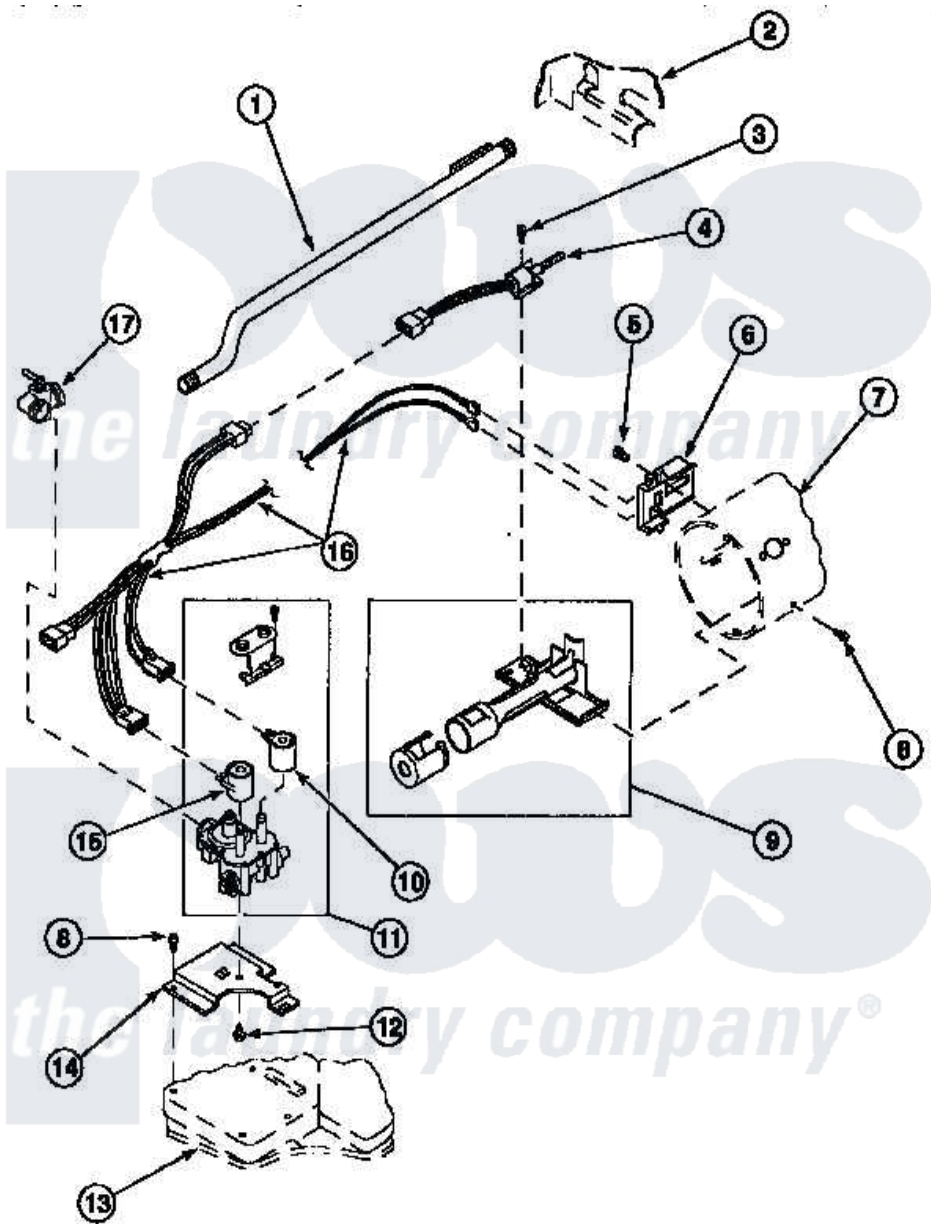

# Amana LE8207W2 (BOM: PLE8207W2) 04 - GAS VALVE, IGNITER & GAS CONVERSION KITS

Amana Residential Amana LE8207W2 (BOM: PLE8207W2) Dryer Parts Parts Diagram 04 - GAS VALVE, IGNITER & GAS CONVERSION KITS

[Click on the part number to view part](#)

Item	Original Part Number	Replaced By	Status	Part Description
2	500001P		Not Available	(ADD LETTER BEFORE "P" IN PART
5	23222	<a href="#">3177991</a>		Screw
8	501668	<a href="#">503688</a>		Screw, 10B-16 X .34 I
13	<a href="#">500070</a>			Base, Dryer
NI	501885		Not Available	HARNES, WIRE