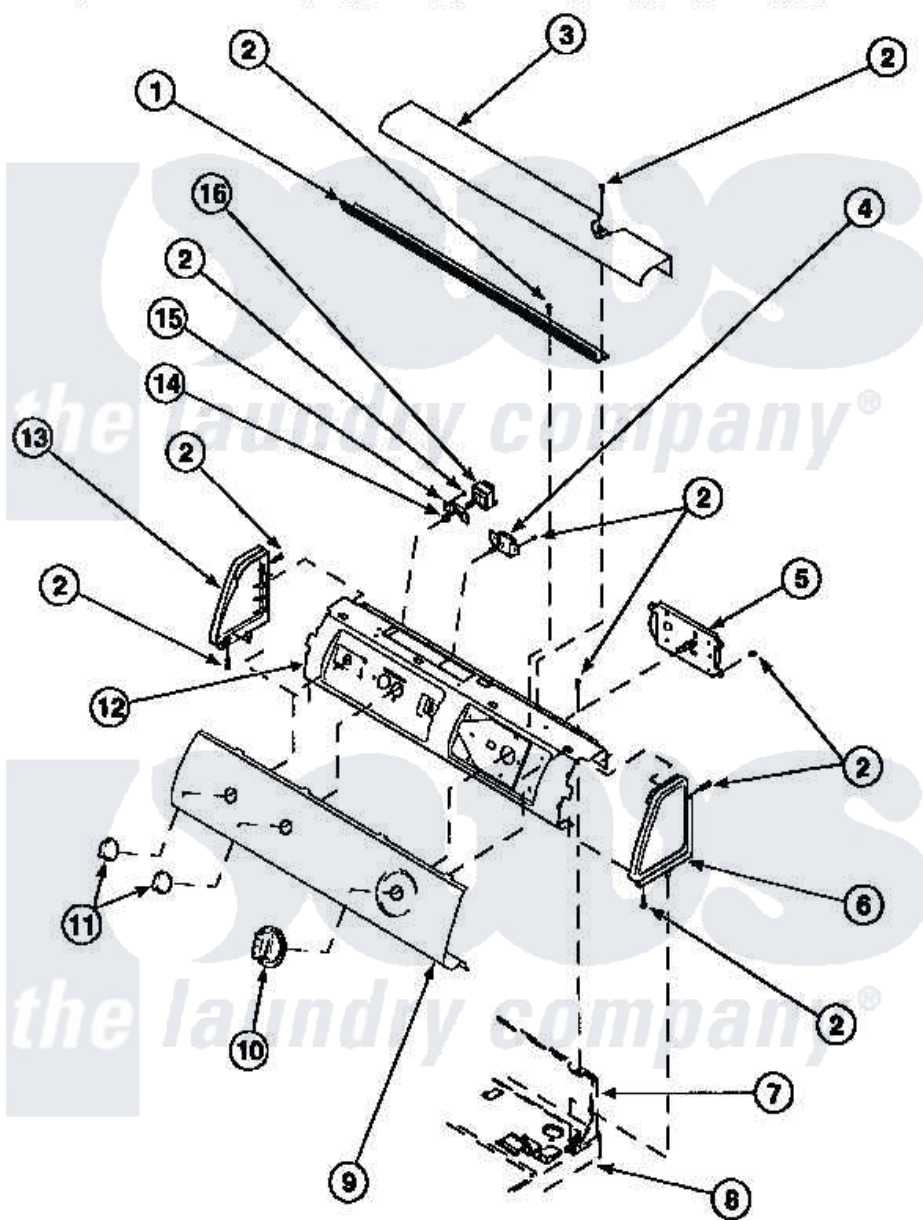

Amana LE8207W2 (BOM: PLE8207W2) 05 - GRAPHIC PANEL, CONTROL HOOD AND CONTROLS

Amana Residential Amana LE8207W2 (BOM: PLE8207W2) Dryer Parts Parts Diagram 05 - GRAPHIC PANEL, CONTROL HOOD AND CONTROLS
 Click on the part number to view part

Item	Original Part Number	Replaced By	Status	Part Description
1	500305		Not Available	DIFFUSER W/OUT HOLE
2	501086	90767		Screw, 8A X 3/8 HeX Washer Head Tapping
3	500303		Not Available	COVER, TOP
6	34817		Not Available	END CAP(RIGHT)
7	500343		Not Available	PANEL,BACK(HOME HOOD)
8	500085P		Not Available	(ADD LETTER L-L, W-W TO PART N
9	502630		Not Available	GRAPHIC PANEL
"	502206		Not Available	GRAPHIC PANEL
10	502220		Not Available	KNOB, TIMER
12	500300		Not Available	BRACKET,CONTROL SUPPORT-MECH
13	34818		Not Available	END CAP(LEFT)