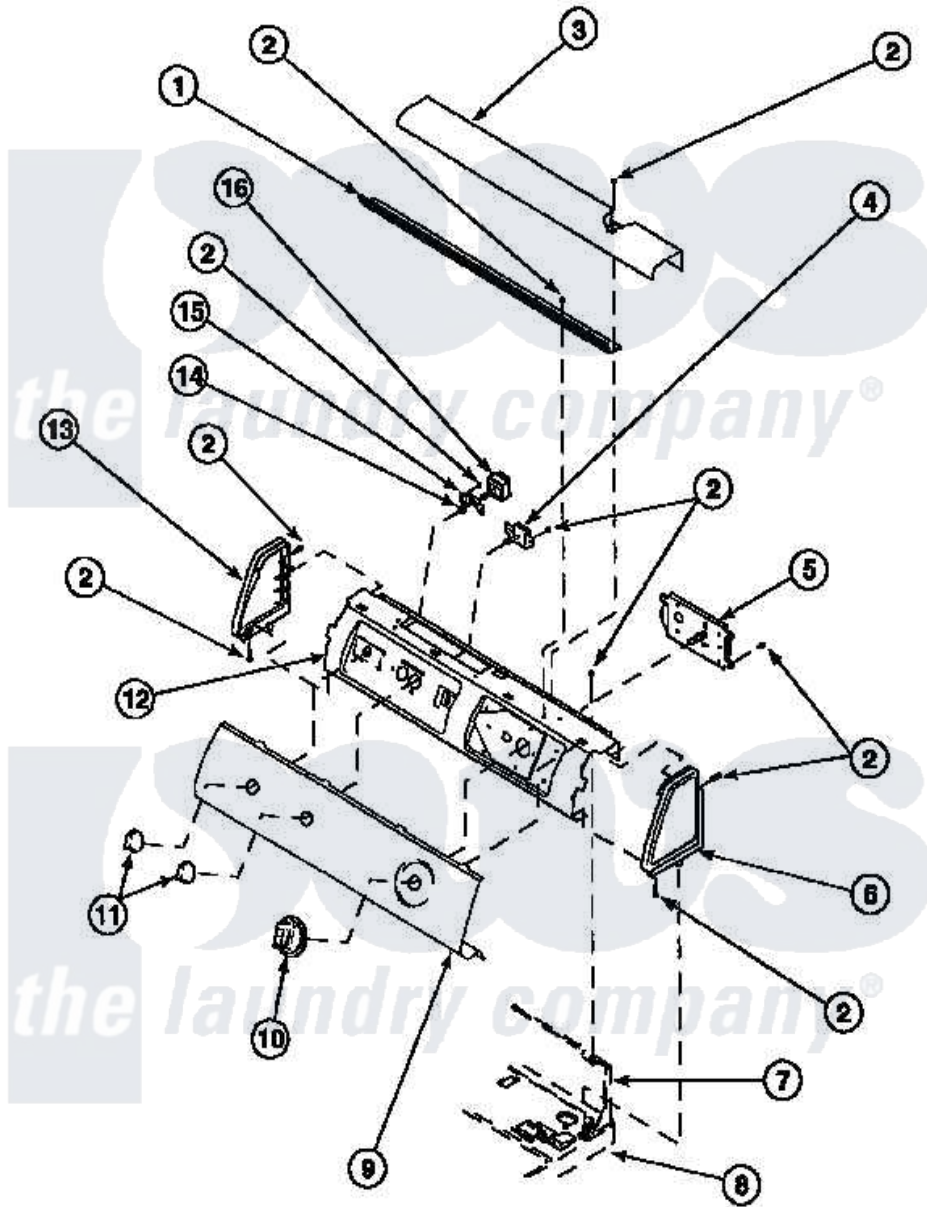

**Amana LE8207W2 (BOM: PLE8207W2) 06 - GRAPHIC PANEL, CONTROL HOOD AND CONTROLS**

Amana Residential Amana LE8207W2 (BOM: PLE8207W2) Dryer Parts Parts Diagram 06 - GRAPHIC PANEL, CONTROL HOOD AND CONTROLS  
 Click on the part number to view part

Item	Original Part Number	Replaced By	Status	Part Description
1	500305		Not Available	DIFFUSER W/OUT HOLE
2	501086	<a href="#">90767</a>		Screw, 8A X 3/8 HeX Washer Head Tapping
3	500303		Not Available	COVER, TOP
5	501881		Not Available	TIMER
6	34817		Not Available	END CAP(RIGHT)
7	500343		Not Available	PANEL,BACK(HOME HOOD)
8	500085P		Not Available	(ADD LETTER L-L, W-W TO PART N
10	502220		Not Available	KNOB, TIMER
12	500300		Not Available	BRACKET,CONTROL SUPPORT-MECH
13	34818		Not Available	END CAP(LEFT)