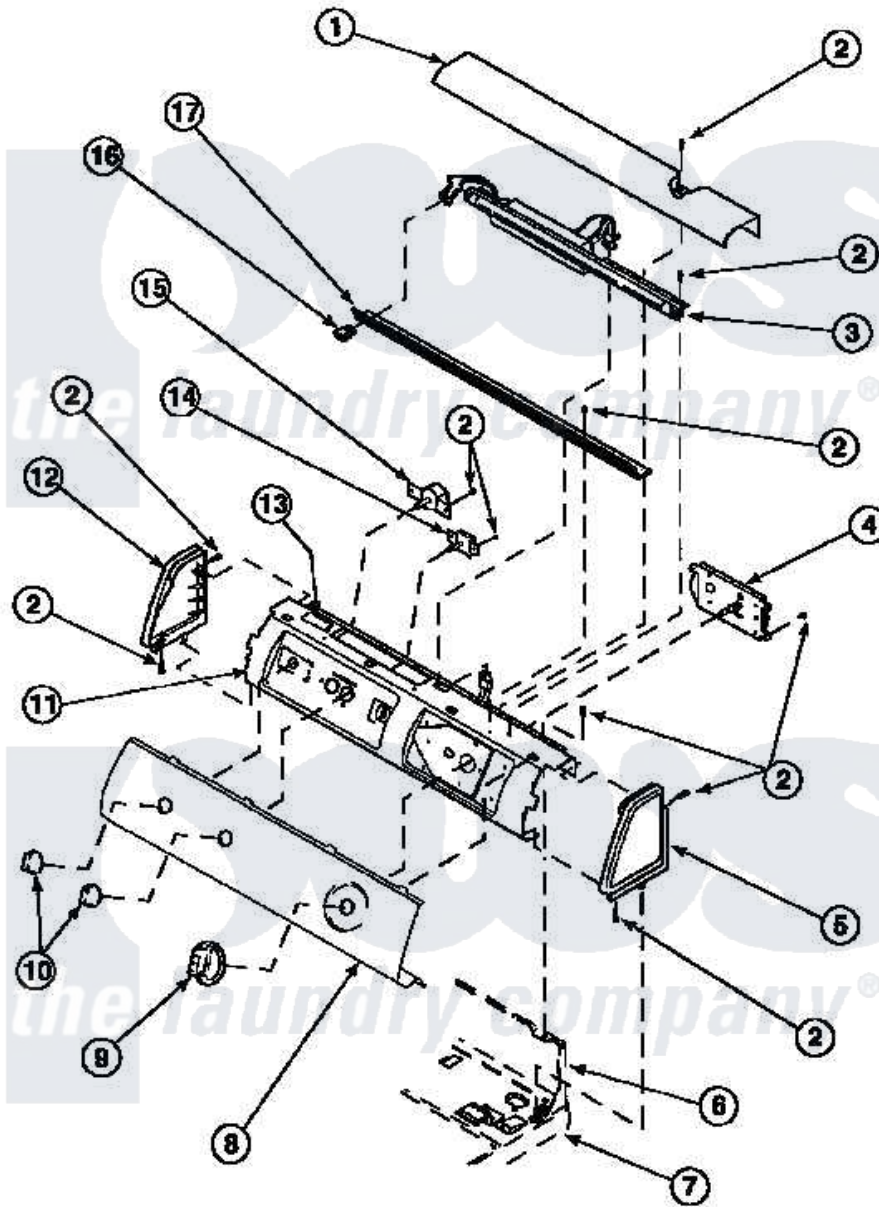

Amana LE8207W2 (BOM: PLE8207W2) 08 - GRAPHIC PANEL, CONTROL HOOD AND CONTROLS

Amana Residential Amana LE8207W2 (BOM: PLE8207W2) Dryer Parts Parts Diagram 08 - GRAPHIC PANEL, CONTROL HOOD AND CONTROLS
 Click on the part number to view part

Item	Original Part Number	Replaced By	Status	Part Description
1	500303		Not Available	COVER, TOP
2	501086	90767		Screw, 8A X 3/8 HeX Washer Head Tapping
5	34817		Not Available	END CAP(RIGHT)
6	500343		Not Available	PANEL,BACK(HOME HOOD)
7	500085P		Not Available	(ADD LETTER L-L, W-W TO PART N
9	502220		Not Available	KNOB, TIMER
11	500300		Not Available	BRACKET,CONTROL SUPPORT-MECH
12	34818		Not Available	END CAP(LEFT)
13	24903		Not Available	STICKER,DISCONNECT POW