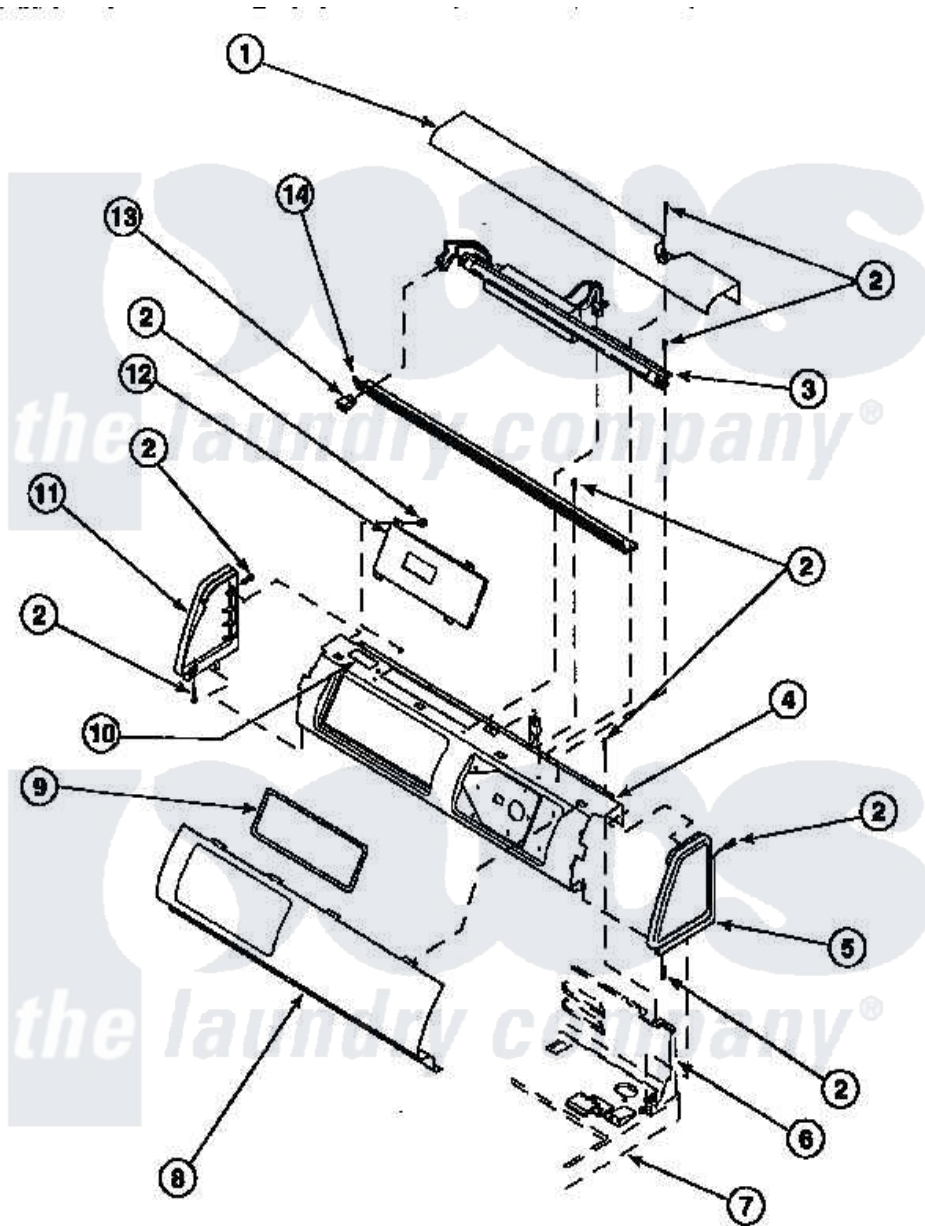

# Amana LE8207W2 (BOM: PLE8207W2) 09 - GRAPHIC PANEL, CONTROL HOOD AND CONTROLS

Amana Residential Amana LE8207W2 (BOM: PLE8207W2) Dryer Parts Parts Diagram 09 - GRAPHIC PANEL, CONTROL HOOD AND CONTROLS  
 Click on the part number to view part

Item	Original Part Number	Replaced By	Status	Part Description
1	500303		Not Available	COVER, TOP
2	501086	<a href="#">90767</a>		Screw, 8A X 3/8 HeX Washer Head Tapping
5	34817		Not Available	END CAP(RIGHT)
6	500343		Not Available	PANEL,BACK(HOME HOOD)
7	500085P		Not Available	(ADD LETTER L-L, W-W TO PART N
10	24903		Not Available	STICKER,DISCONNECT POW
11	34818		Not Available	END CAP(LEFT)