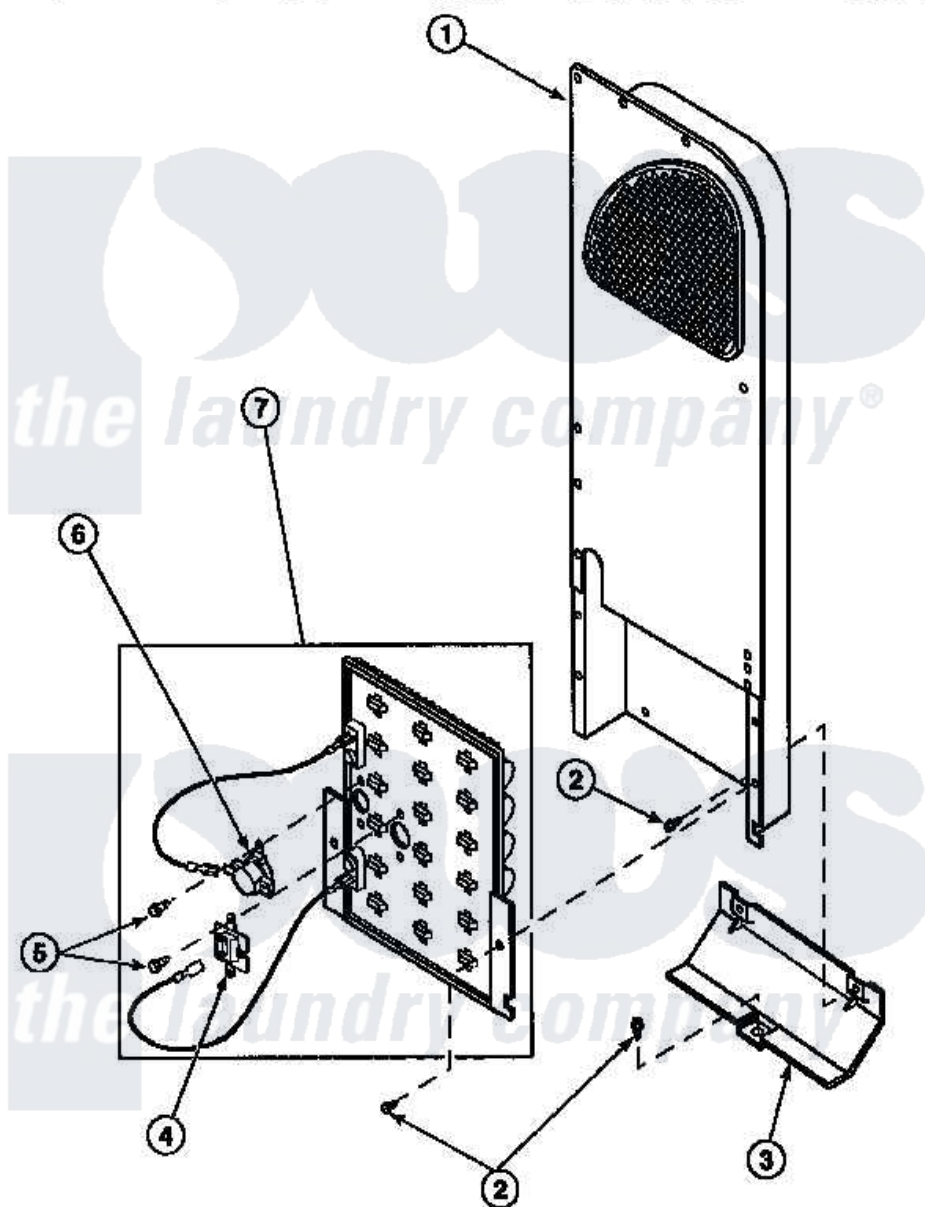

**Amana LE8207W2 (BOM: PLE8207W2) 10 - HEATER BOX ASSY
ORIGINALLY ON ELEC DRYER**

Amana Residential Amana LE8207W2 (BOM: PLE8207W2) Dryer Parts Parts Diagram 10 - HEATER BOX ASSY
ORIGINALLY ON ELEC DRYER
Click on the part number to view part

Item	Original Part Number	Replaced By	Status	Part Description
1	500179P	503605		Assembly, Heater Duct
2	501668	503688		Screw, 10B-16 X .34 I
3	60952		Not Available	SHIELD,HEAT DUCT
4	62600	40113801		Fuse, Thermal
5	23222	3177991		Screw
6	Y62641	W10116735		Thermistor-Fix
7	61928			Heater Assembly 208V
"	61927			Heater Assembly