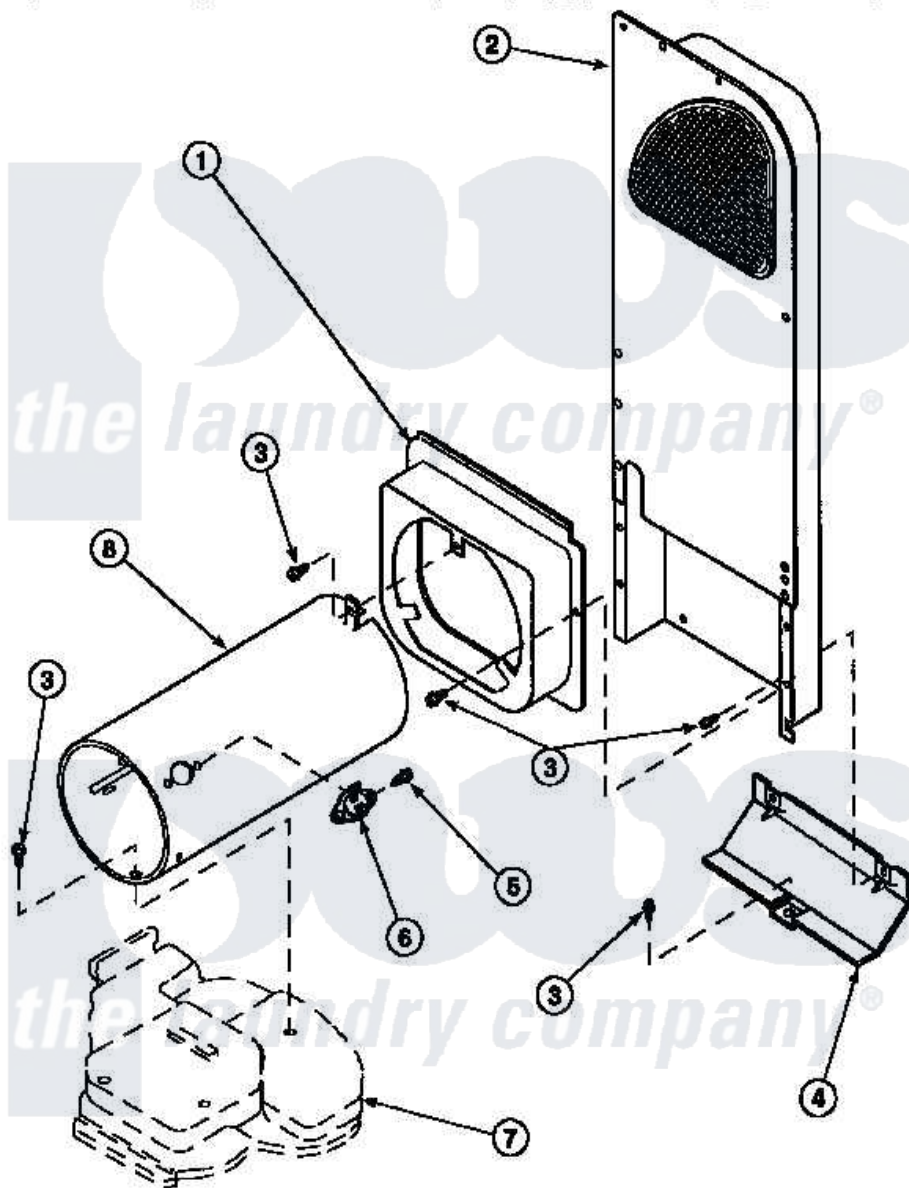

**Amana LE8207W2 (BOM: PLE8207W2) 11 - HEATER BOX ASSY
ORIGINALLY ON GAS DRYER**

Amana Residential Amana LE8207W2 (BOM: PLE8207W2) Dryer Parts Parts Diagram 11 - HEATER BOX ASSY
ORIGINALLY ON GAS DRYER
Click on the part number to view part

Item	Original Part Number	Replaced By	Status	Part Description
2	500179P	503605		Assembly, Heater Duct
3	501668	503688		Screw, 10B-16 X .34 I
4	60952		Not Available	SHIELD,HEAT DUCT
7	500070			Base, Dryer