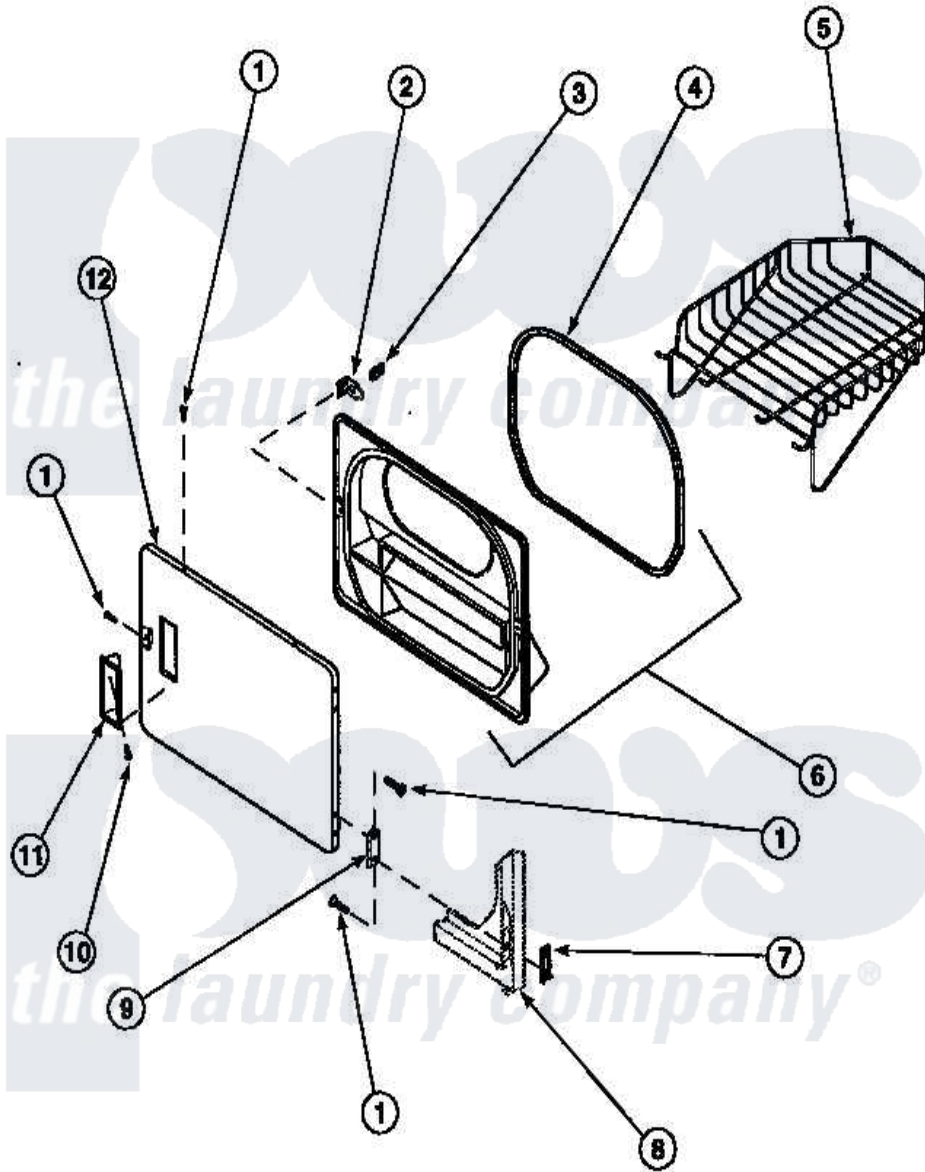

Amana LE8207W2 (BOM: PLE8207W2) 13 - LOADING DOOR WITH DRYING RACK

Amana Residential Amana LE8207W2 (BOM: PLE8207W2) Dryer Parts Parts Diagram 13 - LOADING DOOR WITH DRYING RACK

Click on the part number to view part

| Item | Original Part Number | Replaced By | Status | Part Description |
|------|------------------------|--------------------------|---------------|------------------------|
| 1 | 500226 | | | Screw, 8b-16 x 5/8 Tap |
| 2 | 500223 | 40116201 | | Bracket, Door Strike |
| 3 | 500039 | 510181 | | Strike Doormetal |
| 4 | 500200 | | Not Available | SEAL, DOOR |
| 5 | 501295P | | Not Available | RACK, DRYING |
| 6 | 500199 | | Not Available | ASSY, LINER & SEAL |
| 7 | 500236 | | | Clip, Door Hinge Mount |
| 9 | 500041 | Y503676 | | Hinge, Door And Top |
| 10 | 500297 | 8281236 | | Screw |
| 11 | 500042 | | Not Available | DOOR PULL |