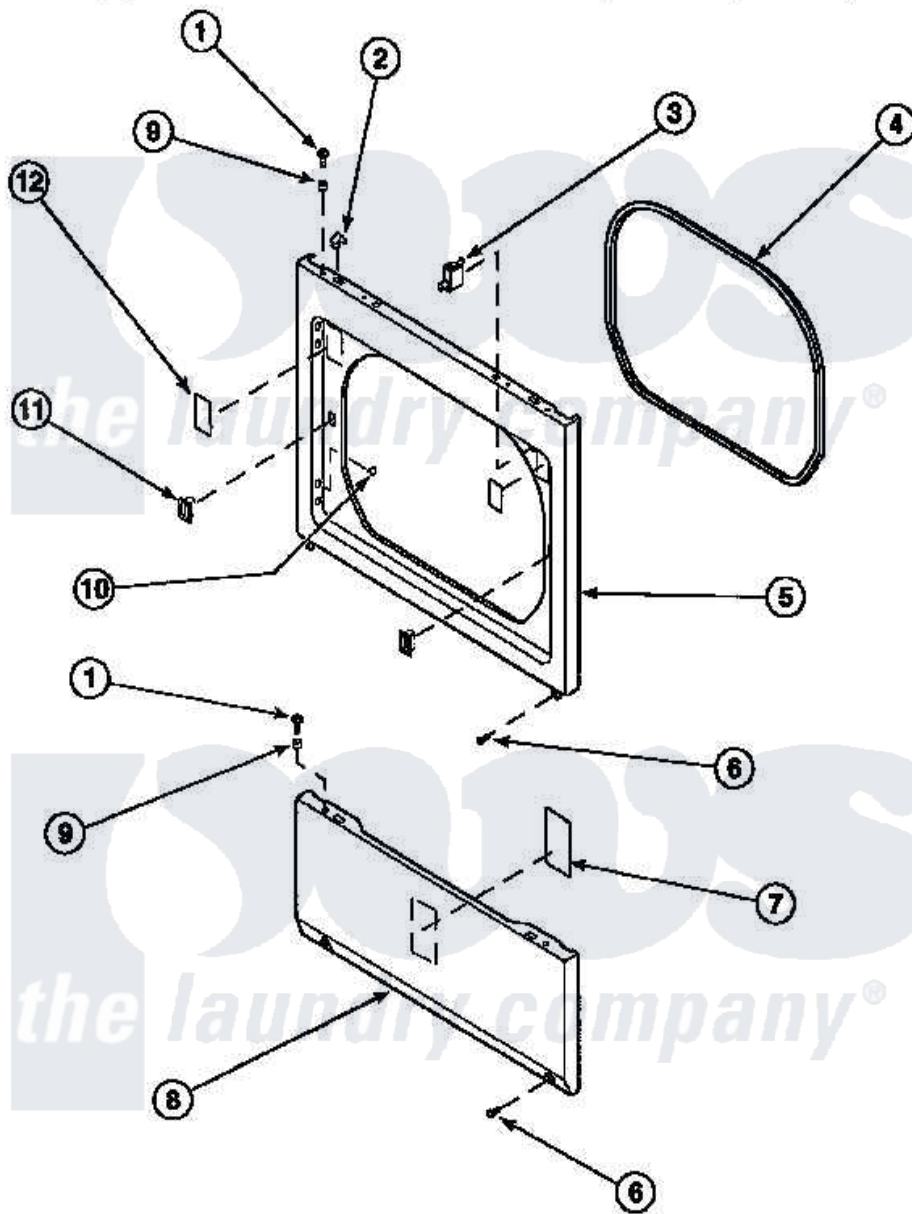

**Amana LE8207W2 (BOM: PLE8207W2) 14 - LOWER ACCESS PANEL, FRONT PANEL AND SEAL**

Amana Residential Amana LE8207W2 (BOM: PLE8207W2) Dryer Parts Parts Diagram 14 - LOWER ACCESS PANEL, FRONT PANEL AND SEAL

[Click on the part number to view part](#)

Item	Original Part Number	Replaced By	Status	Part Description
1	32671	<a href="#">Y014874</a>		Screw, Idler Arm And Sleeve
2	56080	<a href="#">22001650</a>		Fastener, Spring
3	Y62872	<a href="#">W10169313</a>		Switch-Dor
4	<a href="#">500034</a>			Seal, Front Panel
6	33562	<a href="#">27001200</a>		Screw
9	56079	<a href="#">505187</a>		Locator, Panel
10	500227	<a href="#">505295</a>		Screw, No.8ab-16 x 3/4 PH
11	54660	<a href="#">LA-1003</a>		Door Catch Kit
12	500281		Not Available	STICKER