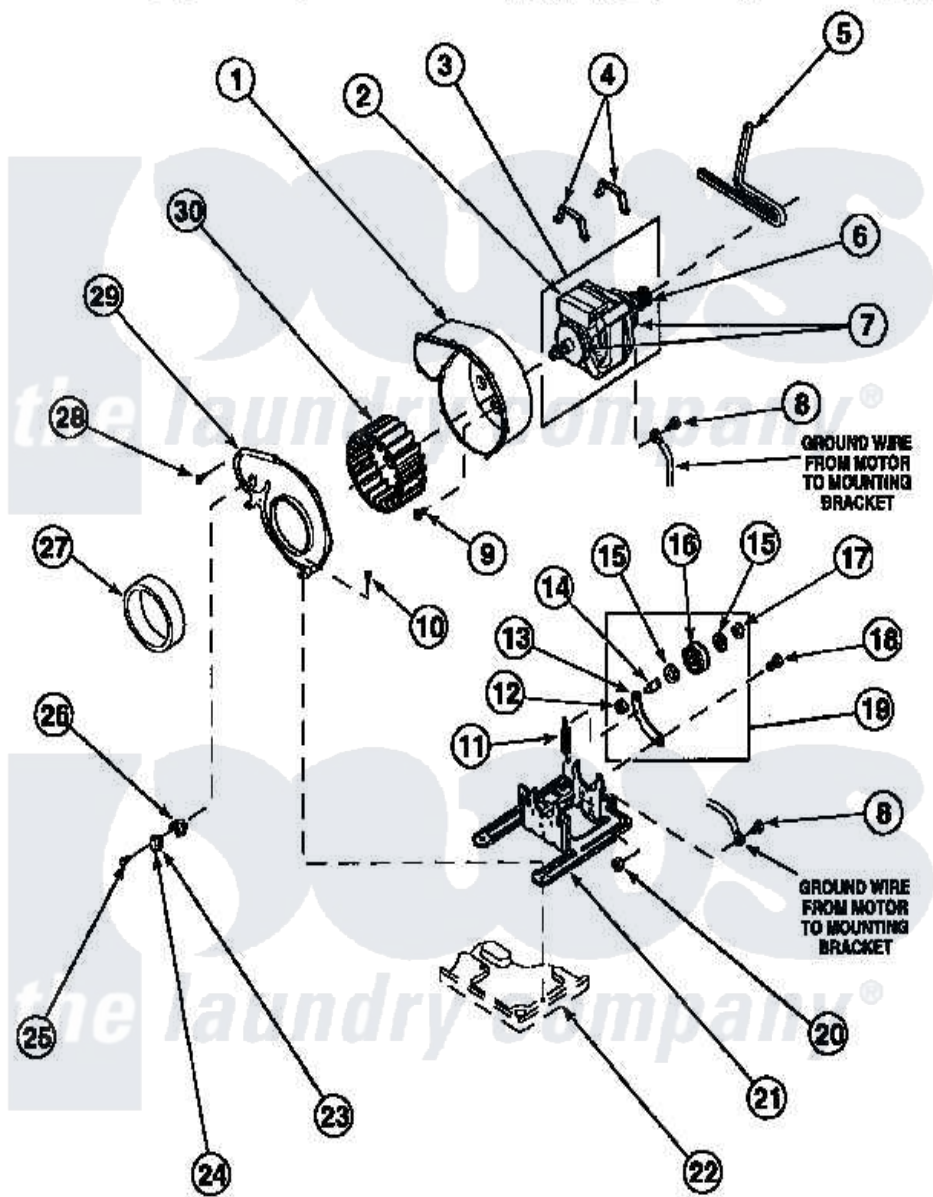

**Amana LE8207W2 (BOM: PLE8207W2) 15 - MOTOR, EXHAUST FAN AND BELT**

Amana Residential Amana LE8207W2 (BOM: PLE8207W2) Dryer Parts Parts Diagram 15 - MOTOR, EXHAUST FAN AND BELT

Click on the part number to view part

Item	Original Part Number	Replaced By	Status	Part Description
1	<a href="#">56020</a>			Housing, Blower
2	501218		Not Available	MOTOR SWITCH (DOES NOT INCLUDE THERMAL PROT
3	501211	<a href="#">2200376</a>		Motor
4	Y58047	<a href="#">660658</a>		Clamp, Motor Mounting 343481 685441
5	59174	<a href="#">40111201</a>		Belt, Cylinder
6	<a href="#">500011</a>			Pulley, Motor
7	<a href="#">590P3</a>			Motor Hub Ring Kit
8	<a href="#">20530</a>			Screw, 10-24 x 3/8 Hex
9	Y31645	<a href="#">27001200</a>		Screw
10	33562	<a href="#">27001200</a>		Screw
11	<a href="#">56076</a>			Spring, Idler
12	56156	<a href="#">358160</a>		Nut
13	500910	<a href="#">37001144</a>		Assembly- Idler

14	<a href="#">56461</a>		Shaft
15	<a href="#">52549</a>		Washer, 501 ID X3/4 Odx
16	<a href="#">Y54414</a>		Assembly, Wheel And Bearing
17	<a href="#">23748</a>		Ring, Retaining
18	<a href="#">500824</a>		Screw, 1/4-20 Unc Hex
19	500269	<a href="#">37001287</a>	Assembly, Idler Lever/Shaft/Pulley
20	52566	<a href="#">27001225</a>	Nut, Jam Mid Lock 1/4-20
21	500822	<a href="#">503613</a>	Mount, Motor
22	<a href="#">500070</a>		Base, Dryer
24	<a href="#">56410</a>		Thermostat
"	<a href="#">503551</a>		Thermostat, Cycling
"	<a href="#">Y61372</a>		Thermostat
25	23222	<a href="#">3177991</a>	Screw
27	<a href="#">500313</a>		Seal, Blower Housing
28	<a href="#">31260</a>		Screw, No.8 X 3/8 Ind H
29	500078	<a href="#">511969P</a>	Kit Blower Housing And Cover
30	56000	<a href="#">510139P</a>	Assembly Blower Fan Package