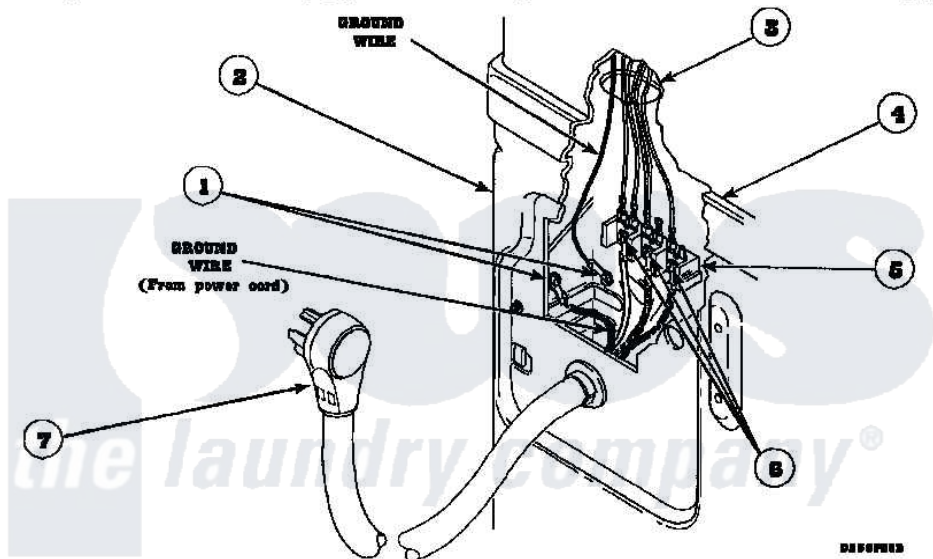

Amana LE8207W2 (BOM: PLE8207W2) 17 - POWER CORDS

Amana Residential Amana LE8207W2 (BOM: PLE8207W2) Dryer Parts Parts Diagram 17 - POWER CORDS
 Click on the part number to view part

Item	Original Part Number	Replaced By	Status	Part Description
1	20530			Screw, 10-24 x 3/8 Hex
2	500001P		Not Available	(ADD LETTER BEFORE "P" IN PART
3	500343		Not Available	PANEL, BACK(HOME HOOD)
4	500085P		Not Available	(ADD LETTER L-L, W-W TO PART N
5	61923P	61923		Block, Terminal
6	Y61199	3400094		Screw, 10-32 X 3/8