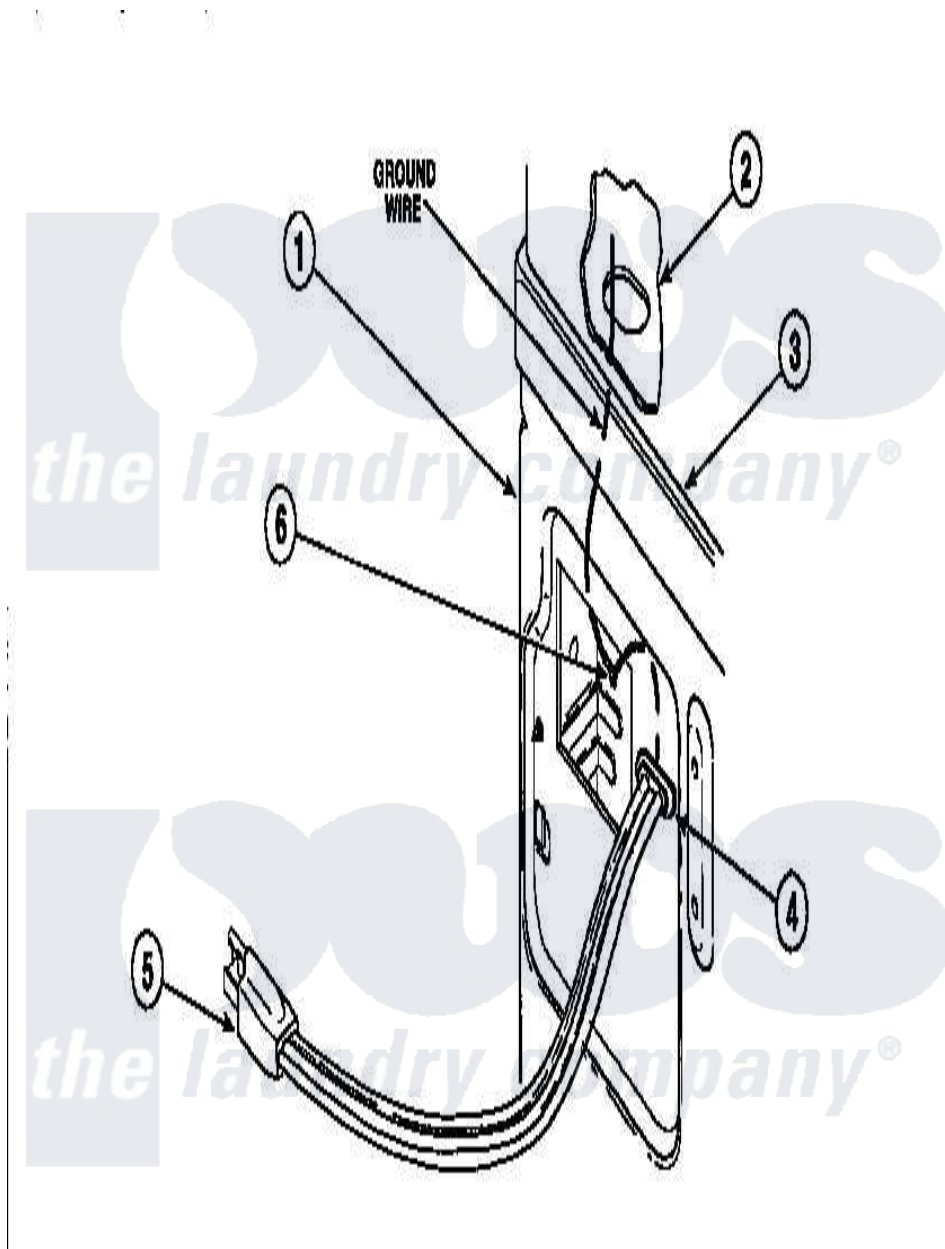

Amana LE8207W2 (BOM: PLE8207W2) 18 - POWER CORDS

Amana Residential Amana LE8207W2 (BOM: PLE8207W2) Dryer Parts Parts Diagram 18 - POWER CORDS
 Click on the part number to view part

Item	Original Part Number	Replaced By	Status	Part Description
1	500001P		Not Available	(ADD LETTER BEFORE "P" IN PART
2	500343		Not Available	PANEL, BACK(HOME HOOD)
3	500085P		Not Available	(ADD LETTER L-L, W-W TO PART N
6	20530			Screw, 10-24 x 3/8 Hex