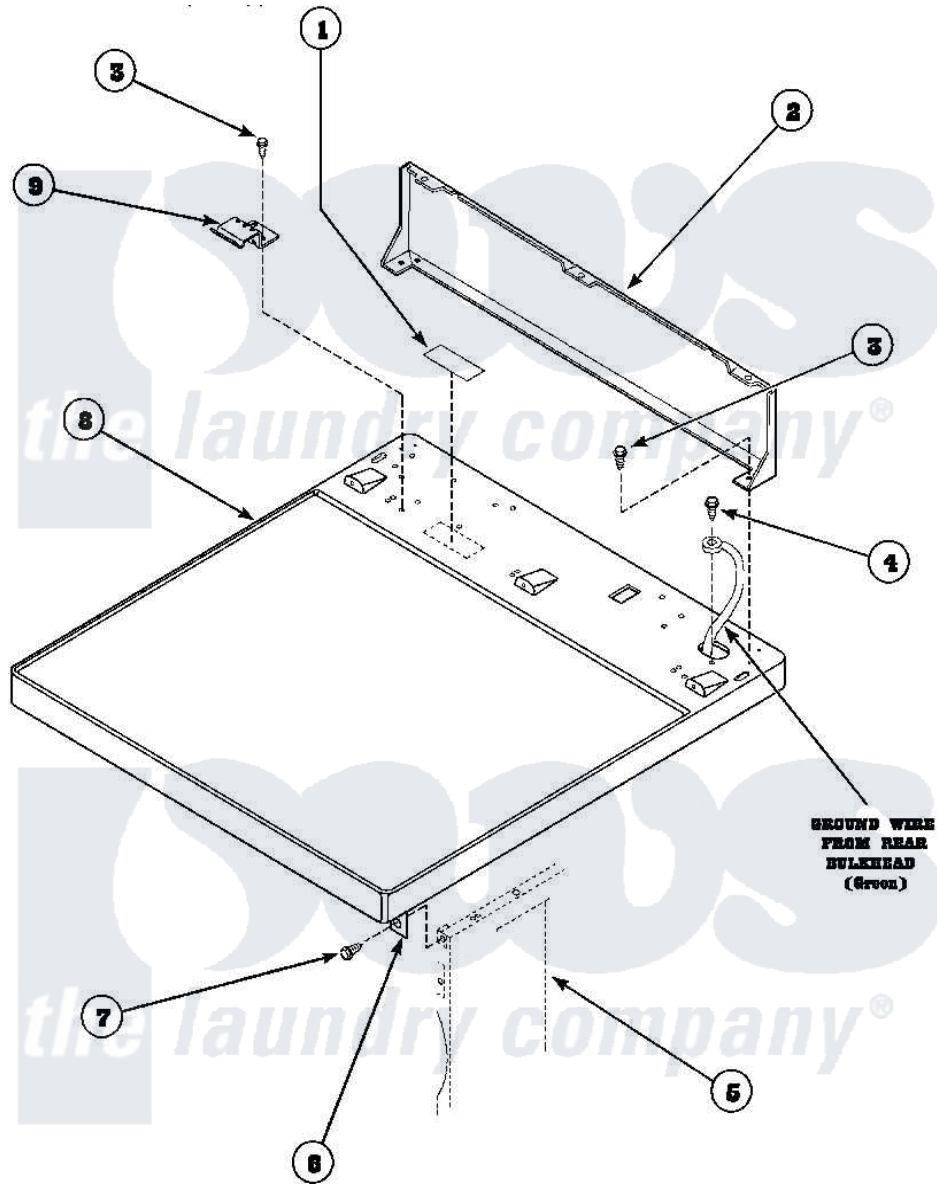

Amana LE8207W2B (BOM: PLE8207W2 B) 01 - CABINET TOP AND CONTROL HOOD REAR PANEL

**GROUND WIRE
FROM REAR
BULKHEAD
(Green)**

31627524

Amana Residential Amana LE8207W2B (BOM: PLE8207W2 B) Dryer Parts Parts Diagram 01 - CABINET TOP AND CONTROL HOOD REAR PANEL
Click on the part number to view part

Item	Original Part Number	Replaced By	Status	Part Description
1	24903		Not Available	STICKER,DISCONNECT POW
2	500343		Not Available	PANEL,BACK(HOME HOOD)
3	501086	90767		Screw, 8A X 3/8 HeX Washer Head Tapping
4	20530			Screw, 10-24 x 3/8 Hex
5	500001P		Not Available	(ADD LETTER BEFORE "P" IN PART
6	500084	40130801		Bracket, Top Mount
7	33562	27001200		Screw
8	500085P		Not Available	(ADD LETTER L-L, W-W TO PART N
9	501241	Y503876		Clip, Hold Down