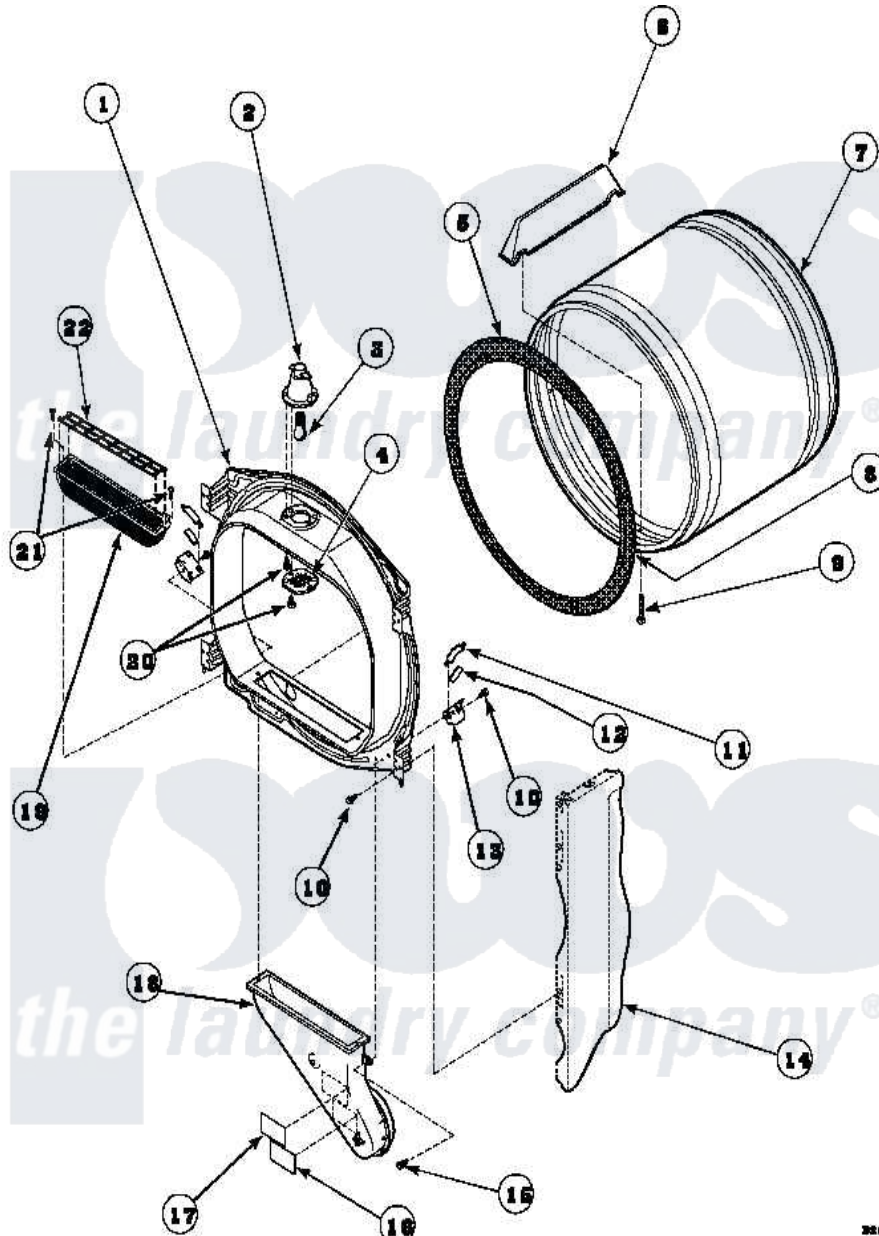

Amana LE8207W2B (BOM: PLE8207W2 B) 03 - FR BLKHD, AIR DUCT, FELT SEAL & CYLINDER

Amana Residential Amana LE8207W2B (BOM: PLE8207W2 B) Dryer Parts Parts Diagram 03 - FR BLKHD, AIR DUCT, FELT SEAL & CYLINDER

Click on the part number to view part

Item	Original Part Number	Replaced By	Status	Part Description
1	500117W		Not Available	ASSY,BULKHEAD-FRONT-COMP
5	501801	37001132		Seal, Cylinder
6	500022	510102		Baffle- SH
7	500013WP		Not Available	ASSY,CYLINDER-HOME-
"	500735P		Not Available	ASSY,CYLINDER-HOME
8	22506P	511637P		Adh Dow 737 Clr 3 Oz Tube
9	Y62588			Screw, 10BT-12 X 1 Tap
11	Y501676	37001298		Glide- Dry
13	501554	12002090		Bracket
14	500001P		Not Available	(ADD LETTER BEFORE "P" IN PART
15	Y31645	27001200		Screw
16	56259		Not Available	STICKER
17	500049		Not Available	STICKER

18	502231	Not Available	DUCT, HEAT
19	502140P		Filter, Lint Kit
20	500248	M0211530	Screw-SM No.8-18 X 3/8"
21	500226		Screw, 8b-16 x 5/8 Tap
22	502092		Cover, Lint Filter