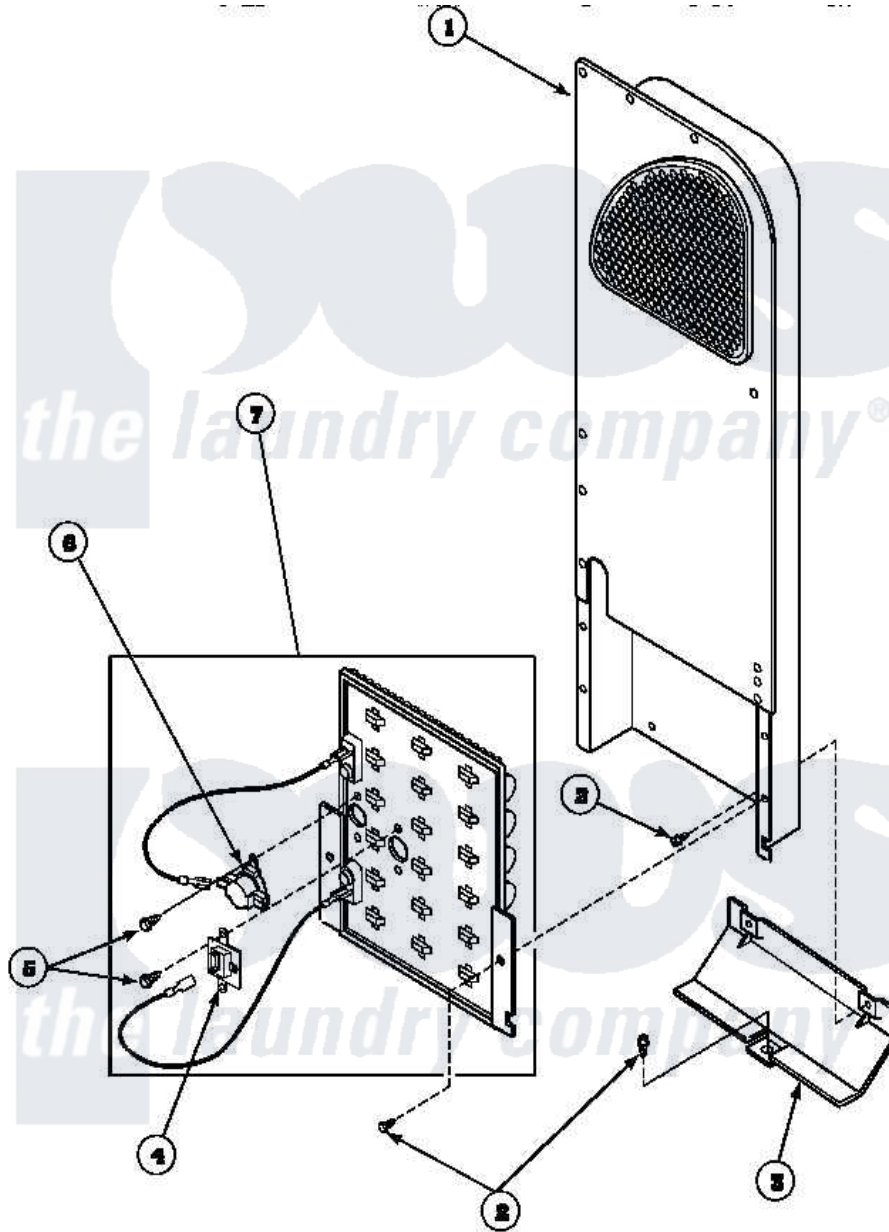

**Amana LE8207W2B (BOM: PLE8207W2 B) 05 - HEATER BOX ASSY  
ORIGINALLY ON ELEC DRYER**

Amana Residential Amana LE8207W2B (BOM: PLE8207W2 B) Dryer Parts Parts Diagram 05 - HEATER BOX ASSY  
ORIGINALLY ON ELEC DRYER  
Click on the part number to view part

2140925A

Item	Original Part Number	Replaced By	Status	Part Description
1	500179P	<a href="#">503605</a>		Assembly, Heater Duct
2	501668	<a href="#">503688</a>		Screw, 10B-16 X .34 I
3	60952		Not Available	SHIELD,HEAT DUCT
4	62600	<a href="#">40113801</a>		Fuse, Thermal
5	23222	<a href="#">3177991</a>		Screw
6	Y62641	<a href="#">W10116735</a>		Thermistor-Fix
7	<a href="#">61929</a>			Assembly, Heater Kit 240/4.
"	<a href="#">61928</a>			Heater Assembly 208V
"	<a href="#">61927</a>			Heater Assembly