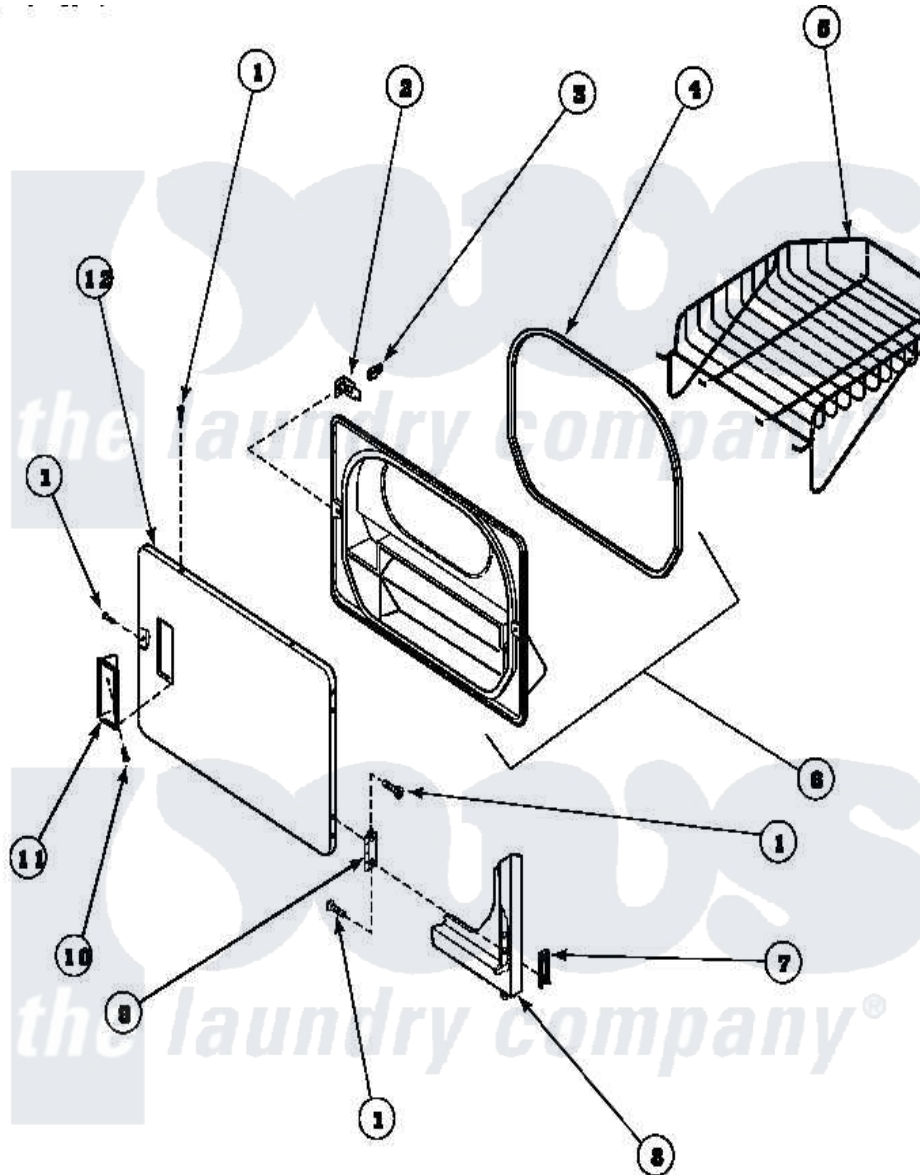

Amana LE8207W2B (BOM: PLE8207W2 B) 07 - LOADING DOOR WITH DRYING RACK

Amana Residential Amana LE8207W2B (BOM: PLE8207W2 B) Dryer Parts Parts Diagram 07 - LOADING DOOR WITH DRYING RACK

Click on the part number to view part

Item	Original Part Number	Replaced By	Status	Part Description
1	500226			Screw, 8b-16 x 5/8 Tap
2	500223	40116201		Bracket, Door Strike
3	500039	510181		Strike Doormetal
4	500200		Not Available	SEAL, DOOR
5	501295P		Not Available	RACK, DRYING
6	500199		Not Available	ASSY, LINER & SEAL
7	500236			Clip, Door Hinge Mount
8	500033		Not Available	FRONT PANEL
9	500041	Y503676		Hinge, Door And Top
10	500297	8281236		Screw
11	500042		Not Available	DOOR PULL
12	500040			Outer Door Panel
NI	500035		Not Available	COMPLETE LOADING DOOR ASSEMBLY