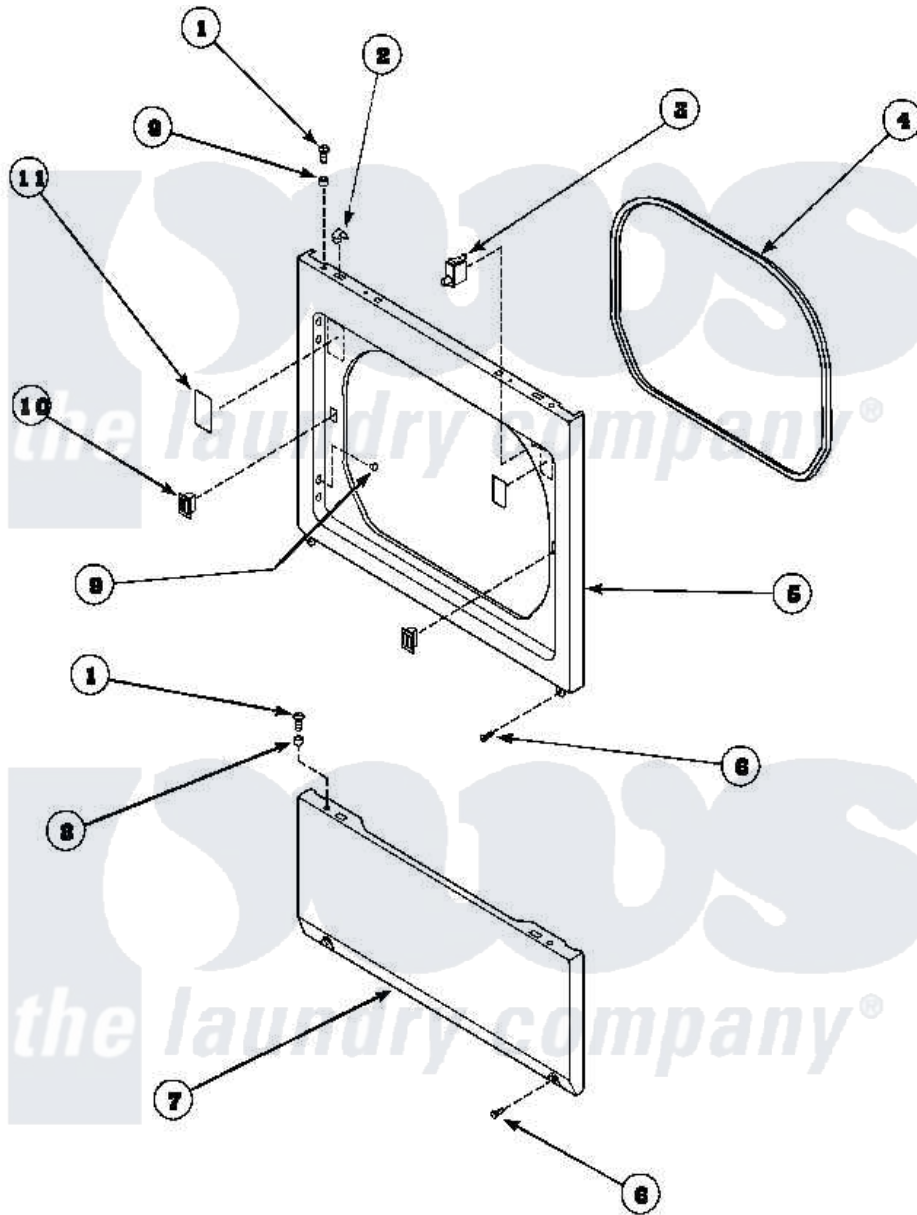

**Amana LE8207W2B (BOM: PLE8207W2 B) 08 - LOWER ACCESS PANEL, FRONT PANEL AND SEAL**

Amana Residential Amana LE8207W2B (BOM: PLE8207W2 B) Dryer Parts Parts Diagram 08 - LOWER ACCESS PANEL, FRONT PANEL AND SEAL  
 Click on the part number to view part

Item	Original Part Number	Replaced By	Status	Part Description
1	32671	<a href="#">Y014874</a>		Screw, Idler Arm And Sleeve
2	56080	<a href="#">22001650</a>		Fastener, Spring
3	Y62872	<a href="#">W10169313</a>		Switch-Dor
4	<a href="#">500034</a>			Seal, Front Panel
5	500033		Not Available	FRONT PANEL
6	33562	<a href="#">27001200</a>		Screw
7	500044		Not Available	LOWER ACCESS PANEL
8	56079	<a href="#">505187</a>		Locator, Panel
9	500227	<a href="#">505295</a>		Screw, No.8ab-16 x 3/4 PH
10	54660	<a href="#">LA-1003</a>		Door Catch Kit
11	500281		Not Available	STICKER