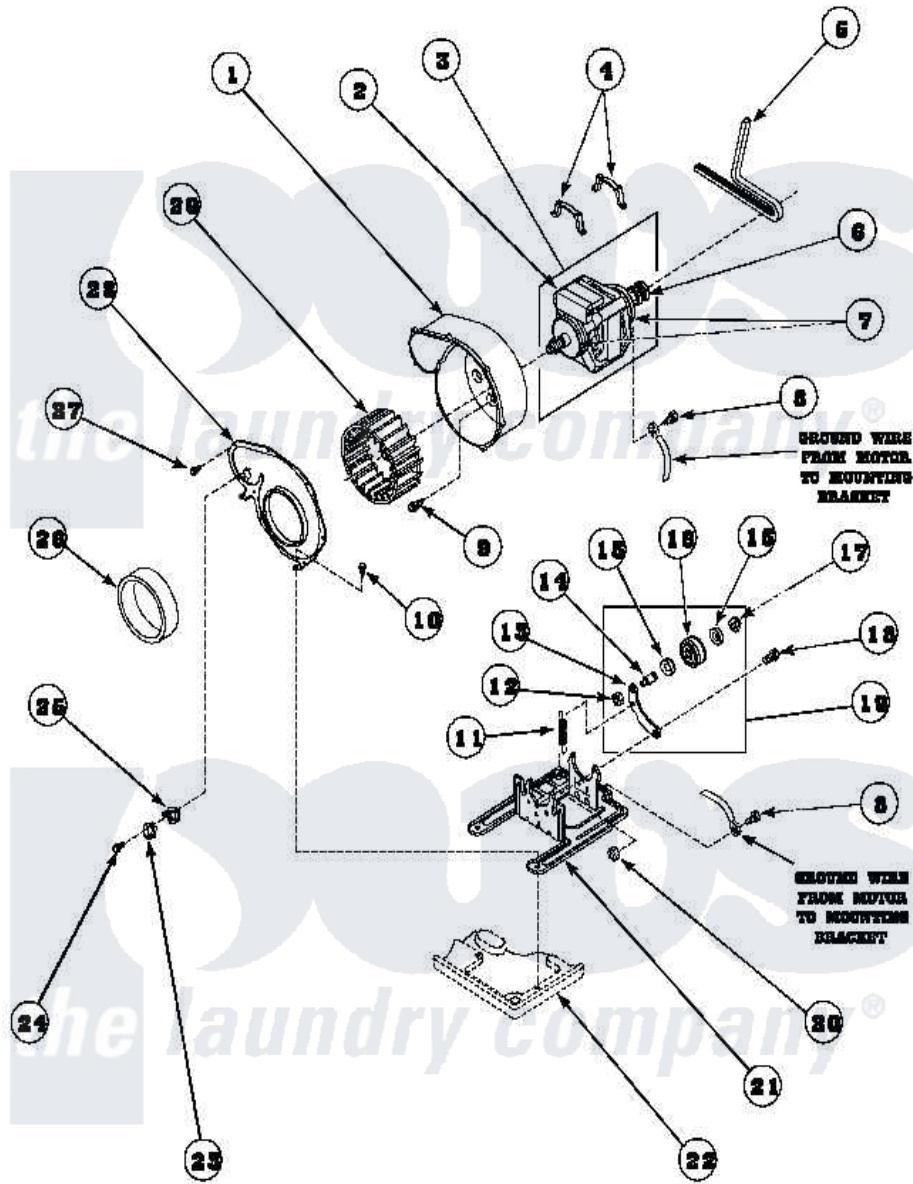

# Amana LE8207W2B (BOM: PLE8207W2 B) 09 - MOTOR, EXHAUST FAN AND BELT

Amana Residential Amana LE8207W2B (BOM: PLE8207W2 B) Dryer Parts Parts Diagram 09 - MOTOR, EXHAUST FAN AND BELT

Click on the part number to view part

Item	Original Part Number	Replaced By	Status	Part Description
1	<a href="#">56020</a>			Housing, Blower
2	501218		Not Available	MOTOR SWITCH (DOES NOT INCLUDE THERMAL PROT
3	Y501212	<a href="#">505843P</a>		Net-Motor
4	Y58047	<a href="#">660658</a>		Clamp, Motor Mounting 343481 685441
5	59174	<a href="#">4011201</a>		Belt, Cylinder
6	<a href="#">500222</a>			Pulley, Motor-50hz
7	<a href="#">590P3</a>			Motor Hub Ring Kit
8	<a href="#">20530</a>			Screw, 10-24 x 3/8 Hex
9	Y31645	<a href="#">27001200</a>		Screw
10	33562	<a href="#">27001200</a>		Screw
11	<a href="#">56076</a>			Spring, Idler
12	56156	<a href="#">358160</a>		Nut
13	500910	<a href="#">37001144</a>		Assembly- Idler

14	<a href="#">56461</a>		Shaft
15	<a href="#">52549</a>		Washer, 501 ID X3/4 Odx
16	<a href="#">Y54414</a>		Assembly, Wheel And Bearing
17	<a href="#">23748</a>		Ring, Retaining
18	<a href="#">500824</a>		Screw, 1/4-20 Unc Hex
19	500269	<a href="#">37001287</a>	Assembly, Idler Lever/Shaft/Pulley
20	52566	<a href="#">27001225</a>	Nut, Jam Mid Lock 1/4-20
21	500822	<a href="#">503613</a>	Mount, Motor
22	<a href="#">500070</a>		Base, Dryer
23	<a href="#">56410</a>		Thermostat
24	23222	<a href="#">3177991</a>	Screw
26	<a href="#">500313</a>		Seal, Blower Housing
27	<a href="#">31260</a>		Screw, No.8 X 3/8 Ind H
28	500078	<a href="#">511969P</a>	Kit Blower Housing And Cover
29	56000	<a href="#">510139P</a>	Assembly Blower Fan Package