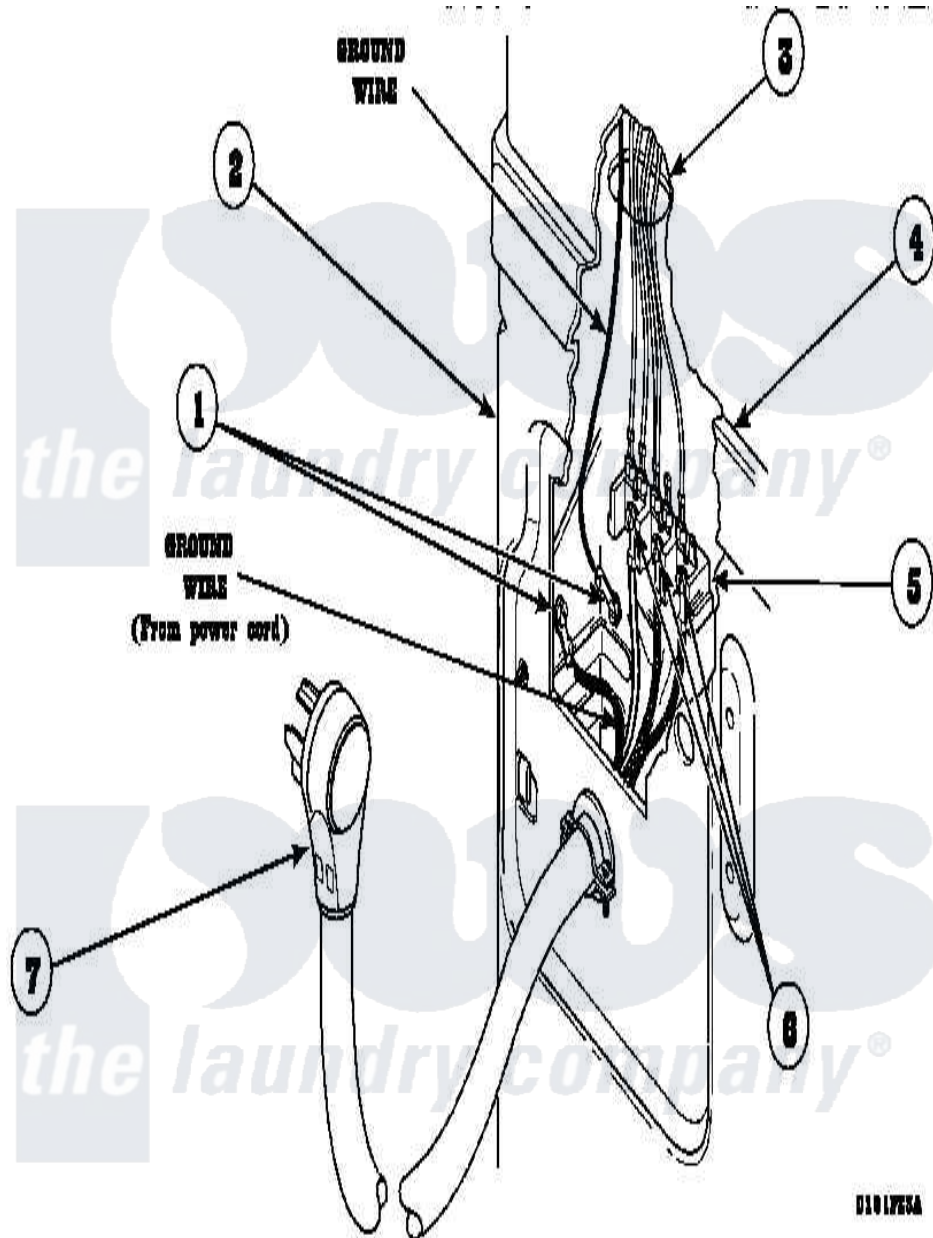

Amana LE8207W2B (BOM: PLE8207W2 B) 11 - POWER CORDS

010 LP23A

Amana Residential Amana LE8207W2B (BOM: PLE8207W2 B) Dryer Parts Parts Diagram 11 - POWER CORDS  
 Click on the part number to view part

Item	Original Part Number	Replaced By	Status	Part Description
1	<a href="#">20530</a>			Screw, 10-24 x 3/8 Hex
2	500001P		Not Available	(ADD LETTER BEFORE "P" IN PART
3	500343		Not Available	PANEL, BACK(HOME HOOD)
4	500085P		Not Available	(ADD LETTER L-L, W-W TO PART N
5	61923P	<a href="#">61923</a>		Block, Terminal
6	Y61199	<a href="#">3400094</a>		Screw, 10-32 X 3/8
7	<a href="#">503597</a>			Cord, Power
8	<a href="#">52113</a>			Relief, Strain
9	<a href="#">502496</a>			Adapter, Strain Relief