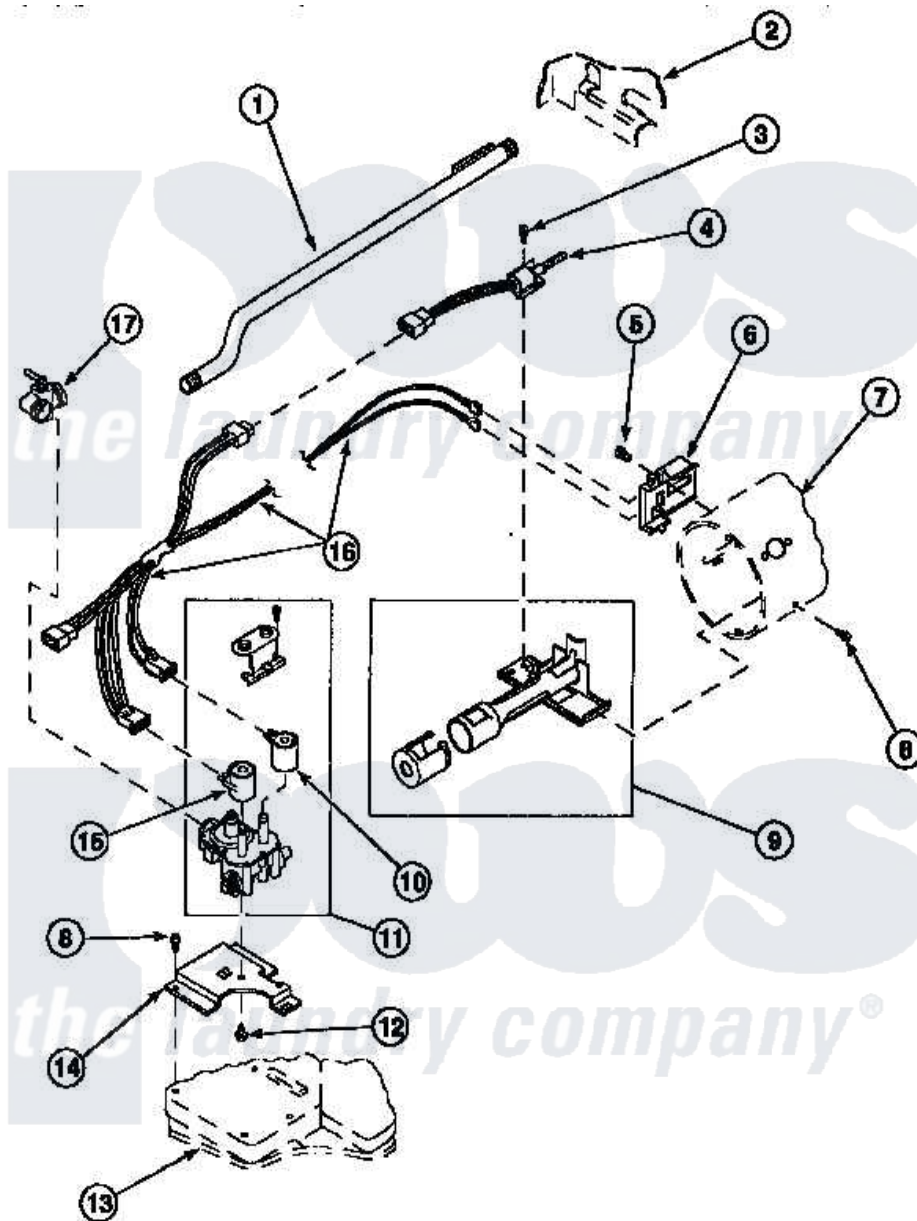

# Amana LE8207W3 (BOM: PLE8207W3) 04 - GAS VALVE, IGNITER & GAS CONVERSION KITS

Amana Residential Amana LE8207W3 (BOM: PLE8207W3) Dryer Parts Parts Diagram 04 - GAS VALVE, IGNITER & GAS CONVERSION KITS

[Click on the part number to view part](#)

Item	Original Part Number	Replaced By	Status	Part Description
2	500001P		Not Available	(ADD LETTER BEFORE "P" IN PART
5	23222	<a href="#">3177991</a>		Screw
8	501668	<a href="#">503688</a>		Screw, 10B-16 X .34 I
13	<a href="#">500070</a>			Base, Dryer
NI	501885		Not Available	HARNES, WIRE