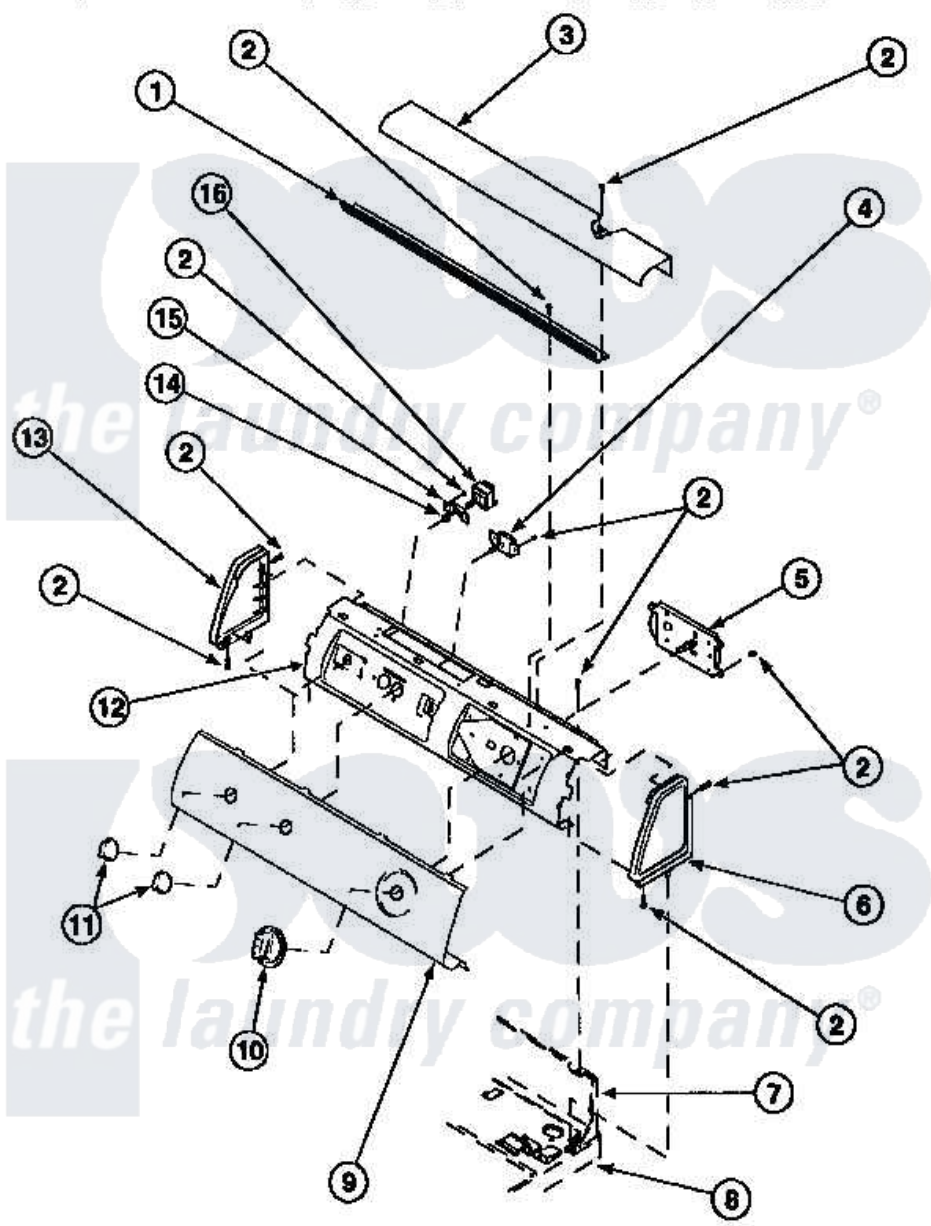

Amana LE8207W3 (BOM: PLE8207W3) 05 - GRAPHIC PANEL, CONTROL HOOD AND CONTROLS

Amana Residential Amana LE8207W3 (BOM: PLE8207W3) Dryer Parts Parts Diagram 05 - GRAPHIC PANEL, CONTROL HOOD AND CONTROLS
 Click on the part number to view part

Item	Original Part Number	Replaced By	Status	Part Description
1	500305		Not Available	DIFFUSER W/OUT HOLE
2	501086	90767		Screw, 8A X 3/8 HeX Washer Head Tapping
3	500303		Not Available	COVER, TOP
6	34817		Not Available	END CAP(RIGHT)
7	500343		Not Available	PANEL,BACK(HOME HOOD)
8	500085P		Not Available	(ADD LETTER L-L, W-W TO PART N
9	502630		Not Available	GRAPHIC PANEL
"	502206		Not Available	GRAPHIC PANEL
10	502220		Not Available	KNOB, TIMER
12	500300		Not Available	BRACKET,CONTROL SUPPORT-MECH
13	34818		Not Available	END CAP(LEFT)